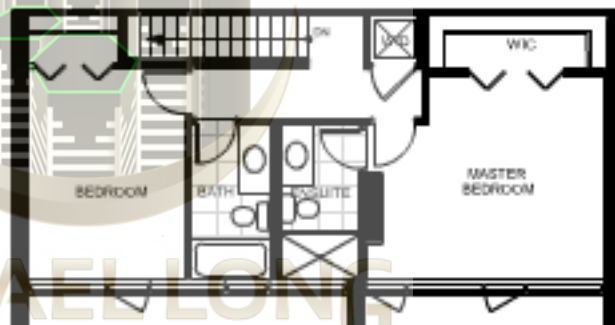

DOWNTOWN SAN DIEGO REAL ESTATE

PLAN - H1

est. 1264 - 1279 sq. ft.

2 Bedroom

2 Baths

FIRST FLOOR

BEDROOM

BATH

LINEN

MASTER
BEDROOM

MICHAEL LONG
DOWNTOWN SAN DIEGO REAL ESTATE
SECOND FLOOR

PLAN - H2

est. 1299 sq. ft.

2 Bedroom

1.5 Baths

MICHAEL LUNG
DOWNTOWN SAN DIEGO REAL ESTATE
SECOND FLOOR