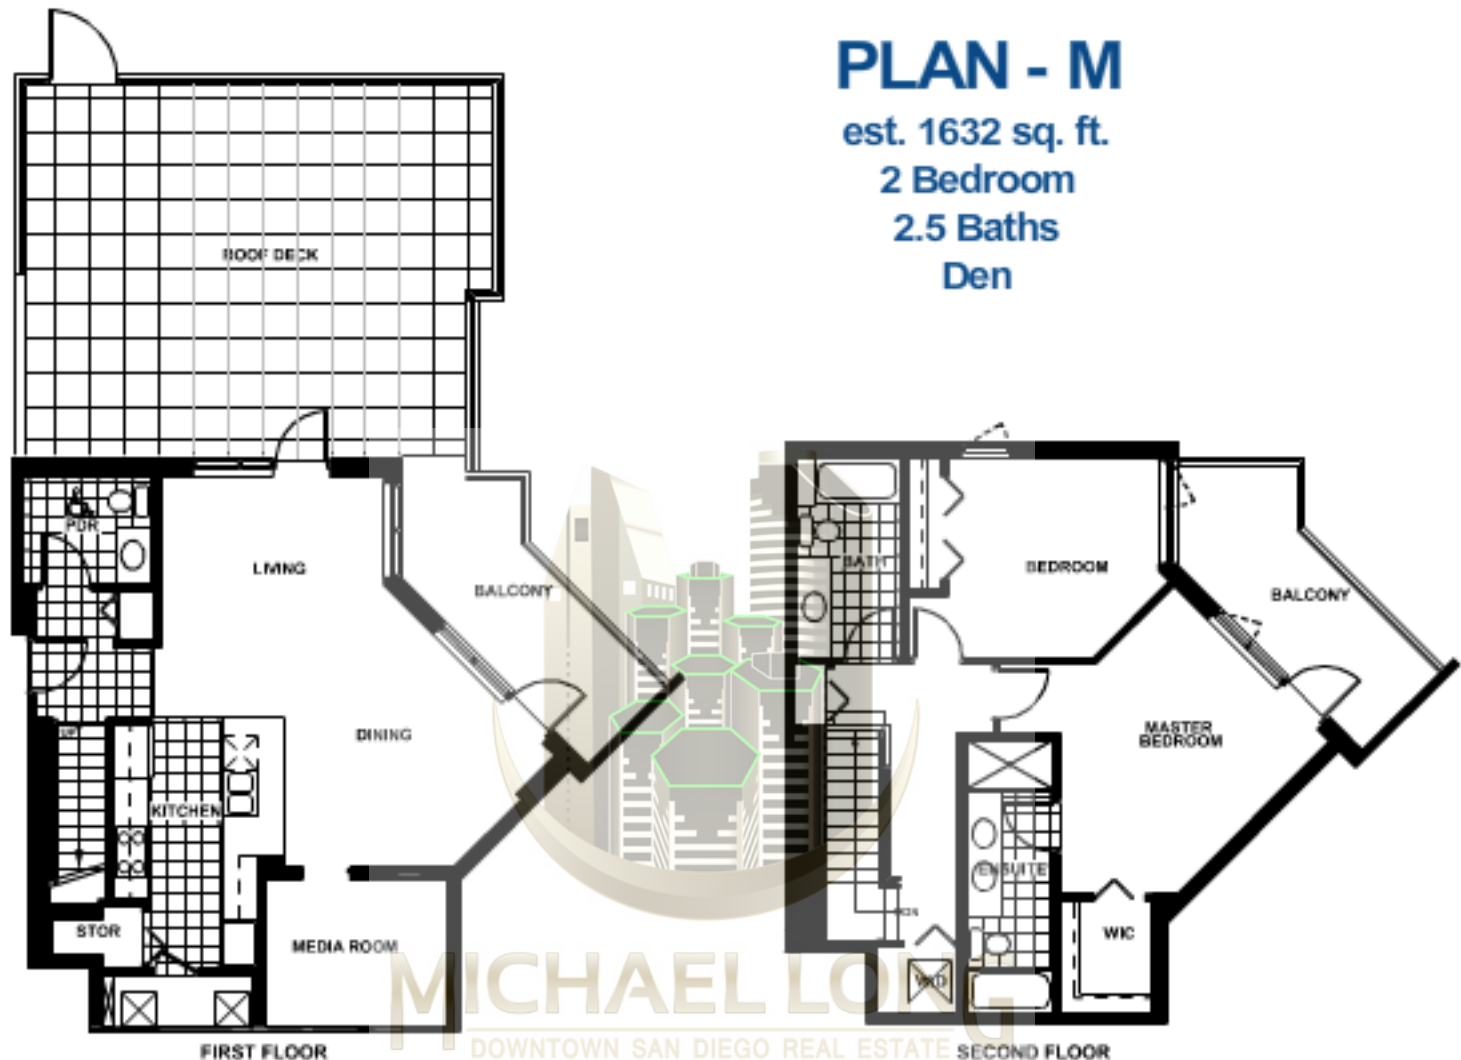

PLAN - B2

est. 692-735 sq. ft.

1 Bedroom

1 Bath

MICHAELSON
DOWNTOWN SAN DIEGO REAL ESTATE

PLAN - B3

est. 681 sq. ft.

1 Bedroom

PLAN - HB

est. 2118 sq. ft.

2 Bedroom

2 Baths

PLAN - I

est. 1274 sq. ft.

2 Bedroom

2.5 Baths

SECOND FLOOR

PLAN - L1

est. 1234-1280 sq. ft.

2 Bedroom

2.5 Baths

MICHAEL LONG
DOWNTOWN SAN DIEGO REAL ESTATE

PLAN - M

est. 1632 sq. ft.

2 Bedroom

2.5 Baths

Den

PLAN - O

est. 1458 sq. ft.

3 Bedroom

2 Baths

MICHAEL LONG
DOWNTOWN SAN DIEGO REAL ESTATE