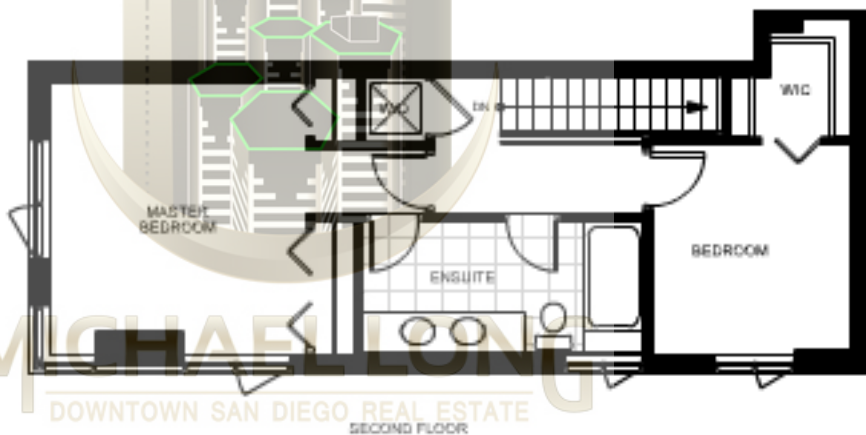

LINEN

MASTER
BEDROOM

MICHAEL LONG
DOWNTOWN SAN DIEGO REAL ESTATE
SECOND FLOOR

PLAN - H2

est. 1299 sq. ft.

2 Bedroom

1.5 Baths

MICHAEL LUNG
DOWNTOWN SAN DIEGO REAL ESTATE
SECOND FLOOR