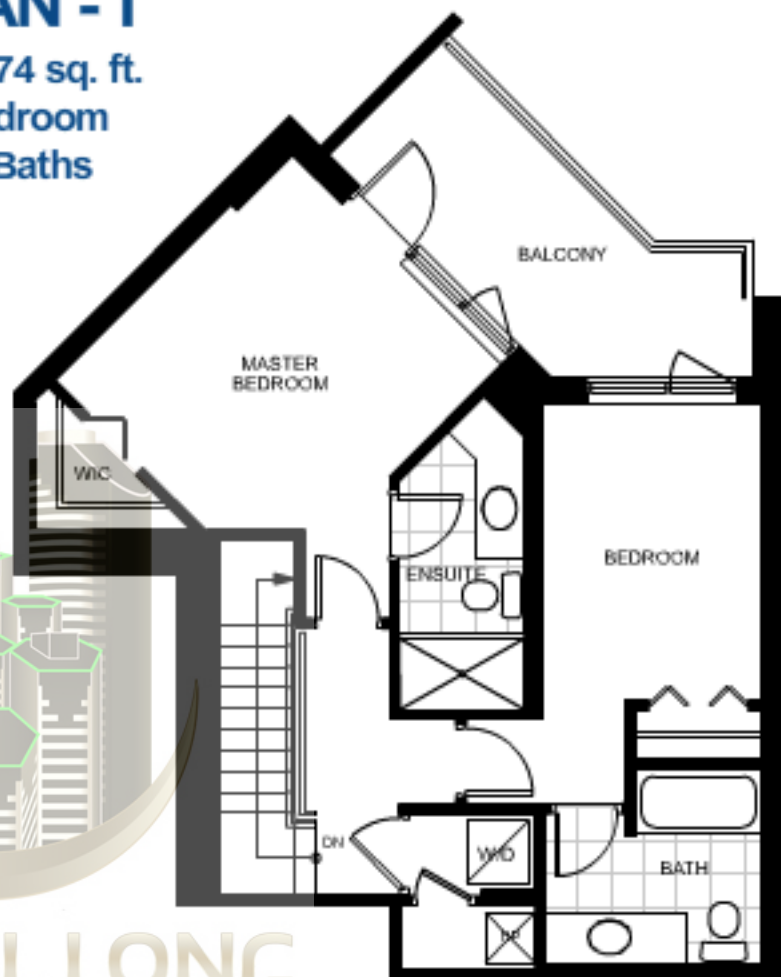

LINEN

MASTER
BEDROOM

MICHAEL LONG
DOWNTOWN SAN DIEGO REAL ESTATE
SECOND FLOOR

PLAN - H2

est. 1299 sq. ft.

2 Bedroom

1.5 Baths

MICHAEL LUNG
DOWNTOWN SAN DIEGO REAL ESTATE
SECOND FLOOR

PLAN - HB

est. 2118 sq. ft.

2 Bedroom

2 Baths

PLAN - I

est. 1274 sq. ft.

2 Bedroom

2.5 Baths

FIRST FLOOR

SECOND FLOOR

MICHAEL LONG
DOWNTOWN SAN DIEGO REAL ESTATE

PLAN - J

est. 1999-2150 sq. ft.

2 Bedroom

Media Room

2 Baths

MICHAEL LONG
DOWNTOWN SAN DIEGO REAL ESTATE

PLAN - L

est. 1565 sq. ft.

2 Bedroom

2.5 Baths

Den

FIRST FLOOR

DOWNTOWN SAN DIEGO REAL ESTATE