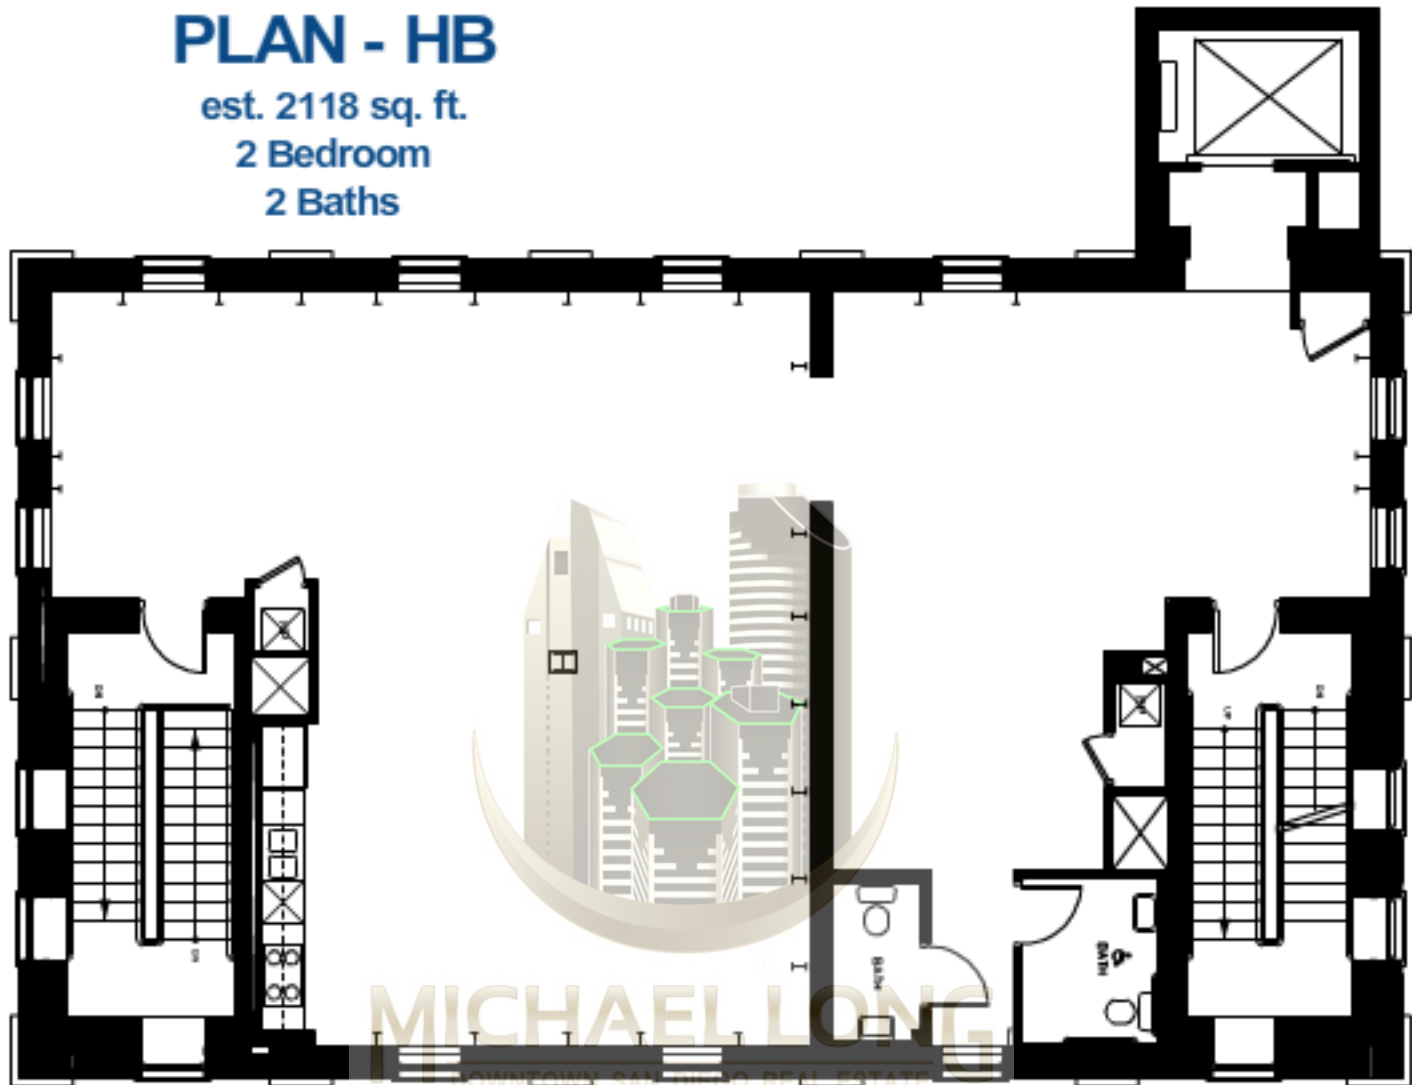

DOWNTOWN SAN DIEGO REAL ESTATE

PLAN - H1

est. 1264 - 1279 sq. ft.

2 Bedroom

2 Baths

FIRST FLOOR

BEDROOM

BATH

LINEN

MASTER
BEDROOM

MICHAEL LONG
DOWNTOWN SAN DIEGO REAL ESTATE
SECOND FLOOR

PLAN - H2

est. 1299 sq. ft.

2 Bedroom

1.5 Baths

MICHAEL LUNG
DOWNTOWN SAN DIEGO REAL ESTATE
SECOND FLOOR

PLAN - HB

est. 2118 sq. ft.

2 Bedroom

2 Baths

PLAN - I

est. 1274 sq. ft.

2 Bedroom

2.5 Baths