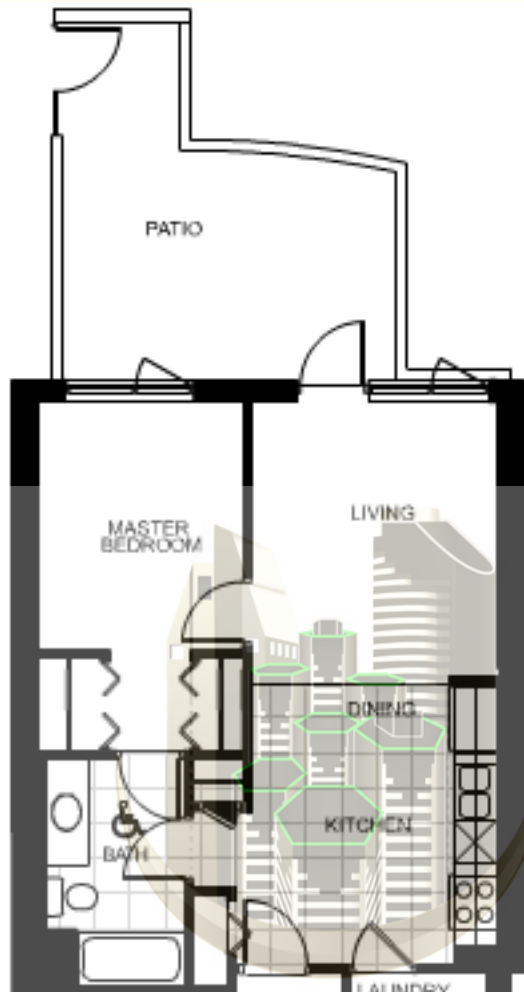

PLAN - A

est. 654-672 sq. ft.

1 Bedroom

1 Bath

PLAN - B1

est. 615-633 sq. ft.

1 Bedroom

1 Bath

PLAN - B2

est. 692-735 sq. ft.

1 Bedroom

1 Bath

MICHAELSON
DOWNTOWN SAN DIEGO REAL ESTATE

PLAN - B3

est. 681 sq. ft.

1 Bedroom

1 Bath

PLAN - C

est. 1190 - 1195 sq. ft.

2 Bedroom

2 Baths

MICHAEL LONG

DOWNTOWN SAN DIEGO REAL ESTATE

PLAN - D

est. 1272 sq. ft.

1 Bedroom

Media Room

3 Baths

MICHAEL LONG
DOWNTOWN SAN DIEGO REAL ESTATE

PLAN - E

est. 1187 sq. ft.

2 Bedroom