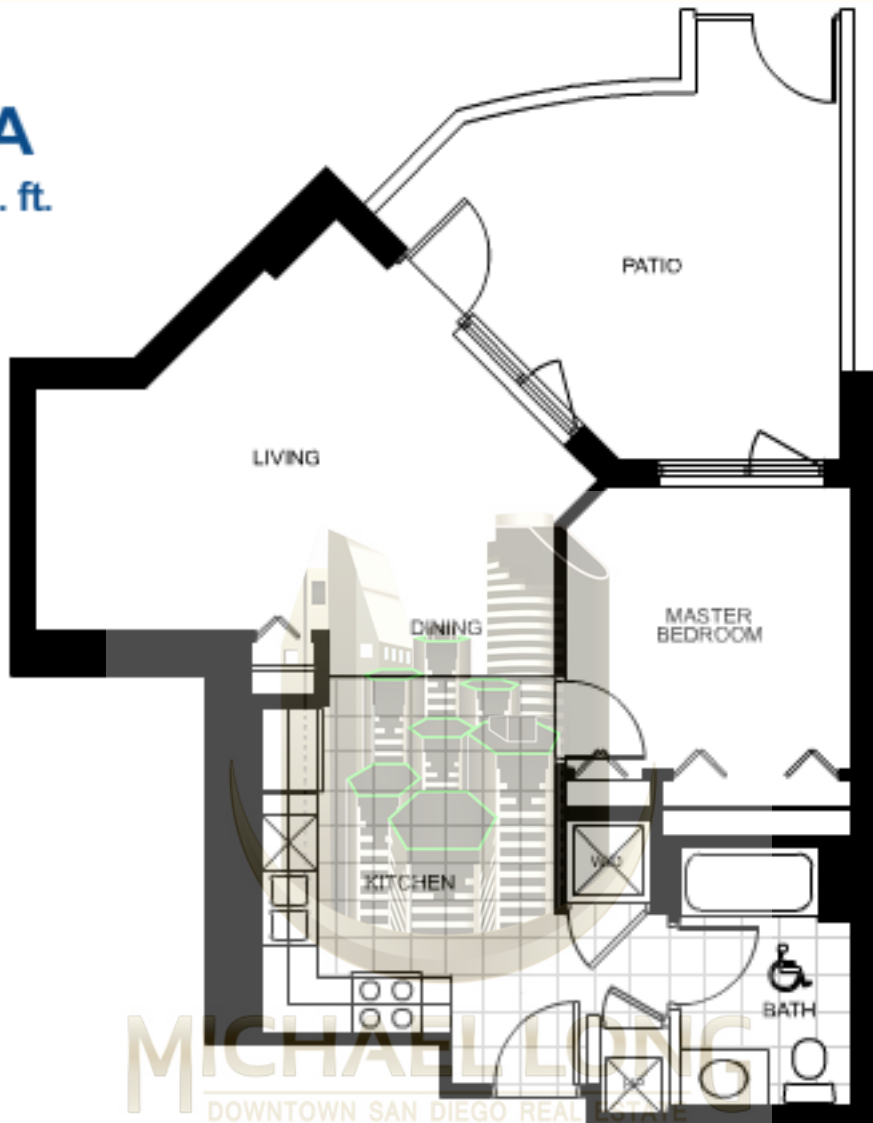

PLAN - A

est. 654-672 sq. ft.

1 Bedroom

1 Bath

PLAN - B1

est. 615-633 sq. ft.

1 Bedroom

1 Bath

PLAN - B2

est. 692-735 sq. ft.

1 Bedroom

1 Bath

MICHAELSON
DOWNTOWN SAN DIEGO REAL ESTATE

PLAN - B3

est. 681 sq. ft.

1 Bedroom

1 Bath

PLAN - C

est. 1190 - 1195 sq. ft.

2 Bedroom

2 Baths

MICHAEL LONG

DOWNTOWN SAN DIEGO REAL ESTATE

PLAN - D

est. 1272 sq. ft.

1 Bedroom

Media Room

3 Baths

MICHAEL LONG
DOWNTOWN SAN DIEGO REAL ESTATE

PLAN - E

est. 1187 sq. ft.

2 Bedroom