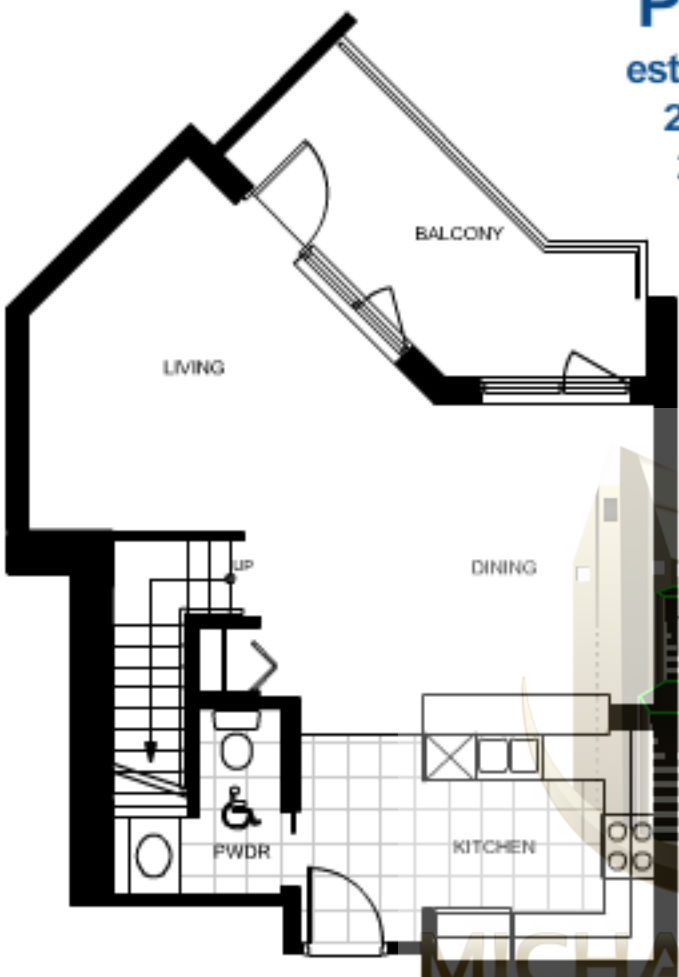

LINEN

MASTER
BEDROOM

MICHAEL LONG
DOWNTOWN SAN DIEGO REAL ESTATE
SECOND FLOOR

PLAN - H2

est. 1299 sq. ft.

2 Bedroom

1.5 Baths

MICHAEL LUNG
DOWNTOWN SAN DIEGO REAL ESTATE
SECOND FLOOR

PLAN - HB

est. 2118 sq. ft.

2 Bedroom

2 Baths

PLAN - I

est. 1274 sq. ft.

2 Bedroom

2.5 Baths

FIRST FLOOR

SECOND FLOOR

MICHAEL LONG
DOWNTOWN SAN DIEGO REAL ESTATE

PLAN - J

est. 1999-2150 sq. ft.

2 Bedroom

Media Room

2 Baths

MICHAEL LONG
DOWNTOWN SAN DIEGO REAL ESTATE

PLAN - L

est. 1565 sq. ft.

2 Bedroom

2.5 Baths

Den

FIRST FLOOR

DOWNTOWN SAN DIEGO REAL ESTATE