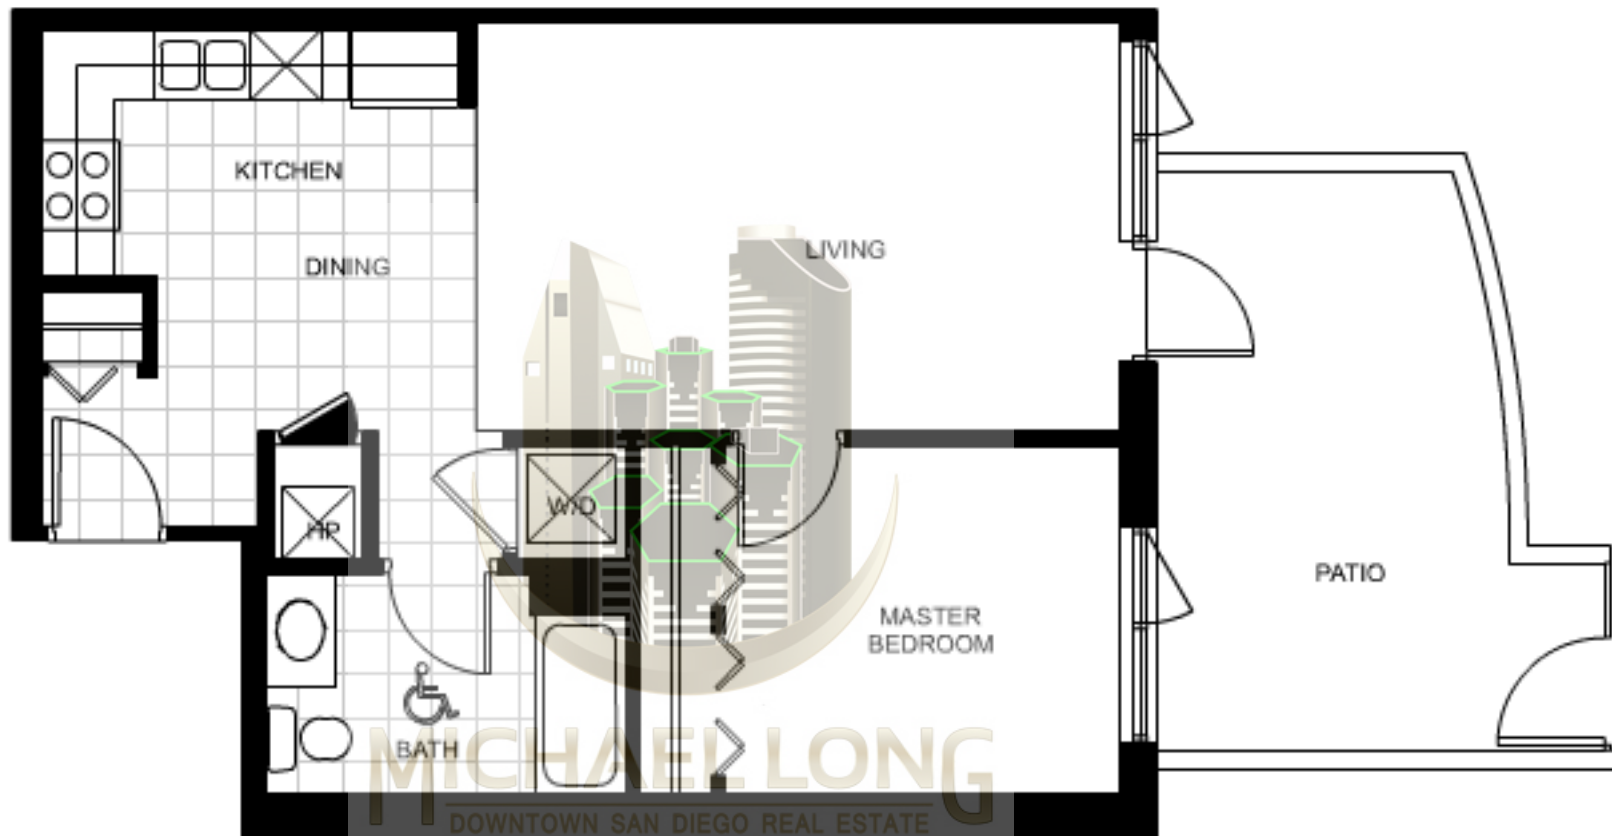

PLAN - B3

est. 681 sq. ft.

1 Bedroom

1 Bath