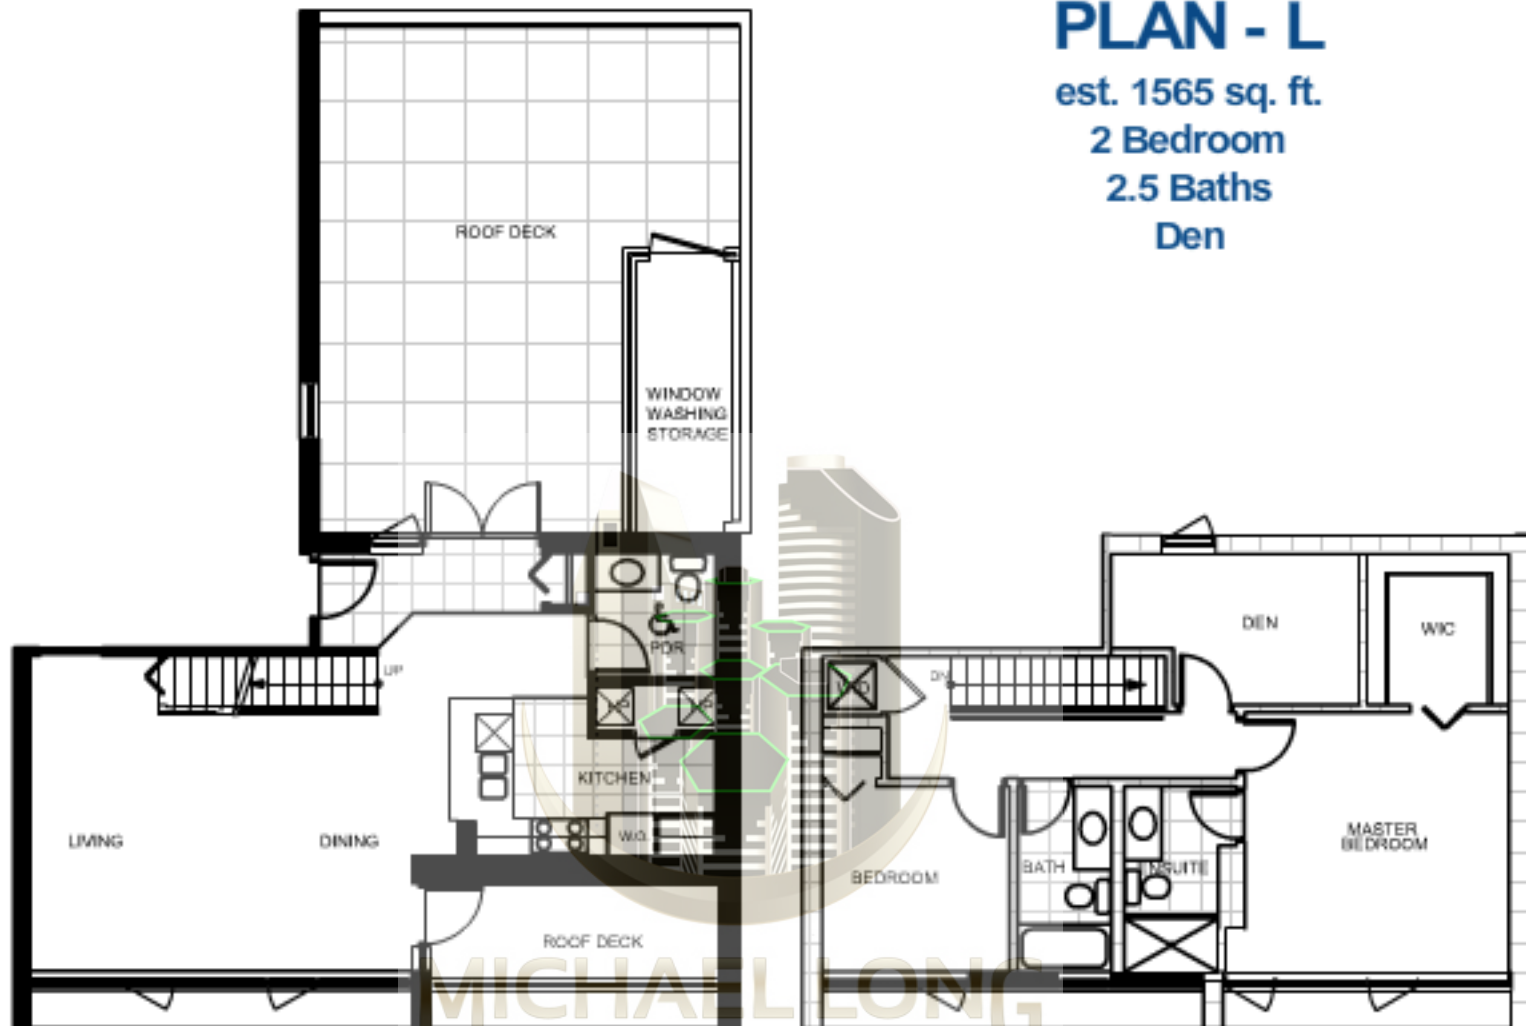

MICHAEL LONG
DOWNTOWN SAN DIEGO REAL ESTATE

PLAN - L

est. 1565 sq. ft.

2 Bedroom

2.5 Baths

Den

FIRST FLOOR

DOWNTOWN SAN DIEGO REAL ESTATE

SECOND FLOOR

PLAN - L1

est. 1234-1280 sq. ft.

2 Bedroom

2.5 Baths

MICHAEL LONG
DOWNTOWN SAN DIEGO REAL ESTATE

PLAN - M

est. 1632 sq. ft.