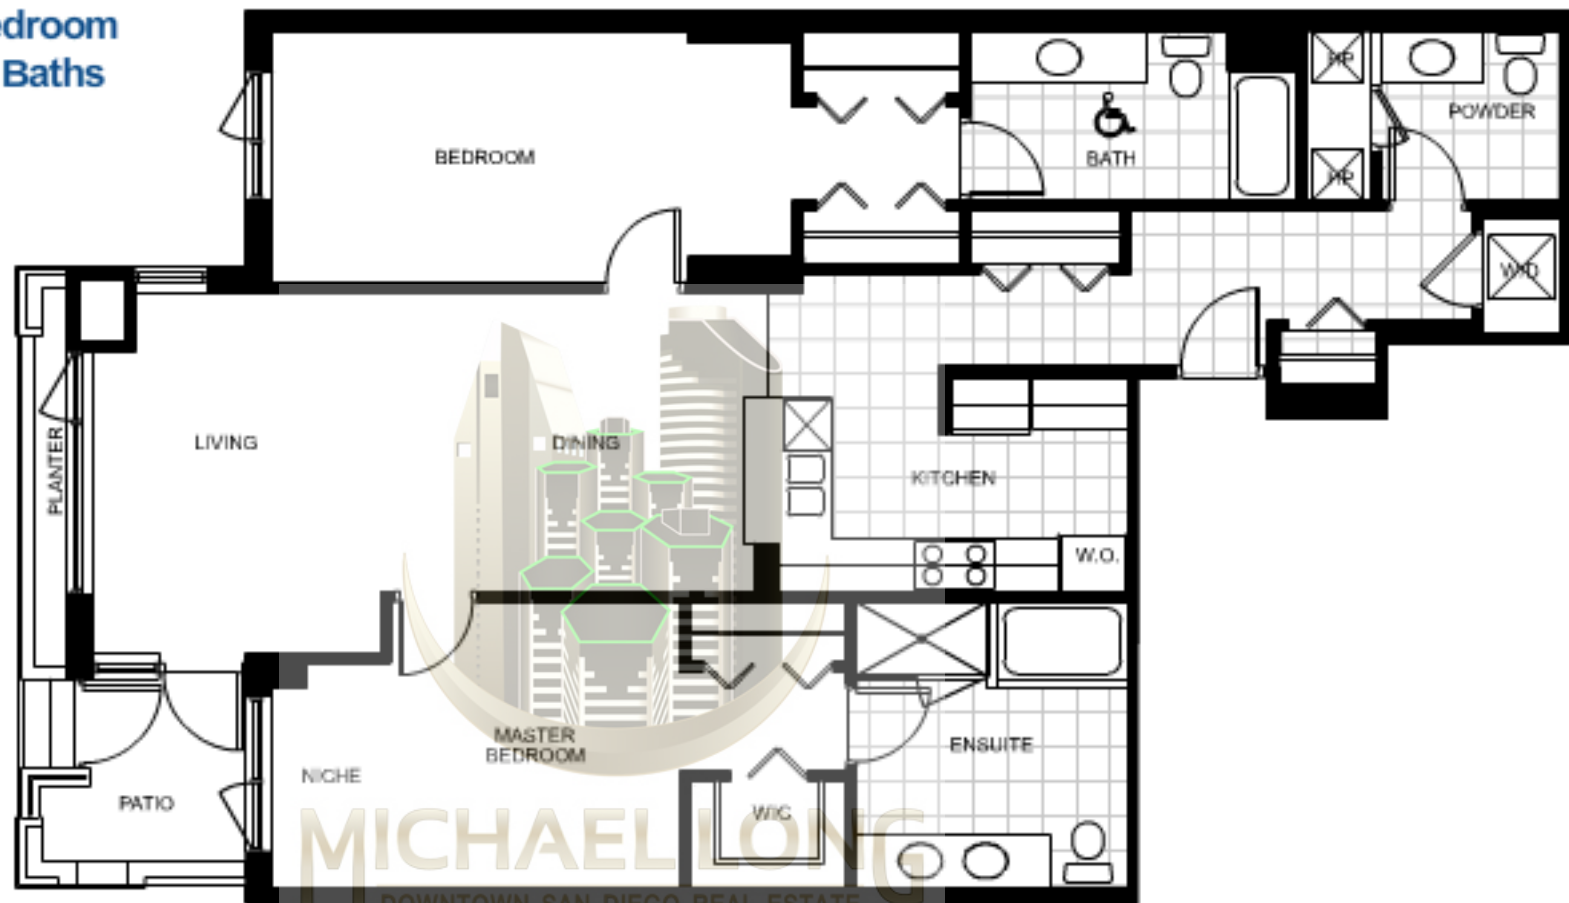

2 Bedroom

2 Baths

MICHAEL LONG
DOWNTOWN SAN DIEGO REAL ESTATE

PLAN - G

est. 1492 sq. ft.

2 Bedroom

2.5 Baths

MICHAEL LONG

DOWNTOWN SAN DIEGO REAL ESTATE

PLAN - H1

est. 1264 - 1279 sq. ft.

2 Bedroom

2 Baths

FIRST FLOOR

BEDROOM

BATH

LINEN

MASTER
BEDROOM

MICHAEL LONG
DOWNTOWN SAN DIEGO REAL ESTATE
SECOND FLOOR

PLAN - H2

est. 1299 sq. ft.

2 Bedroom

1.5 Baths

MICHAEL LUNG
DOWNTOWN SAN DIEGO REAL ESTATE
SECOND FLOOR