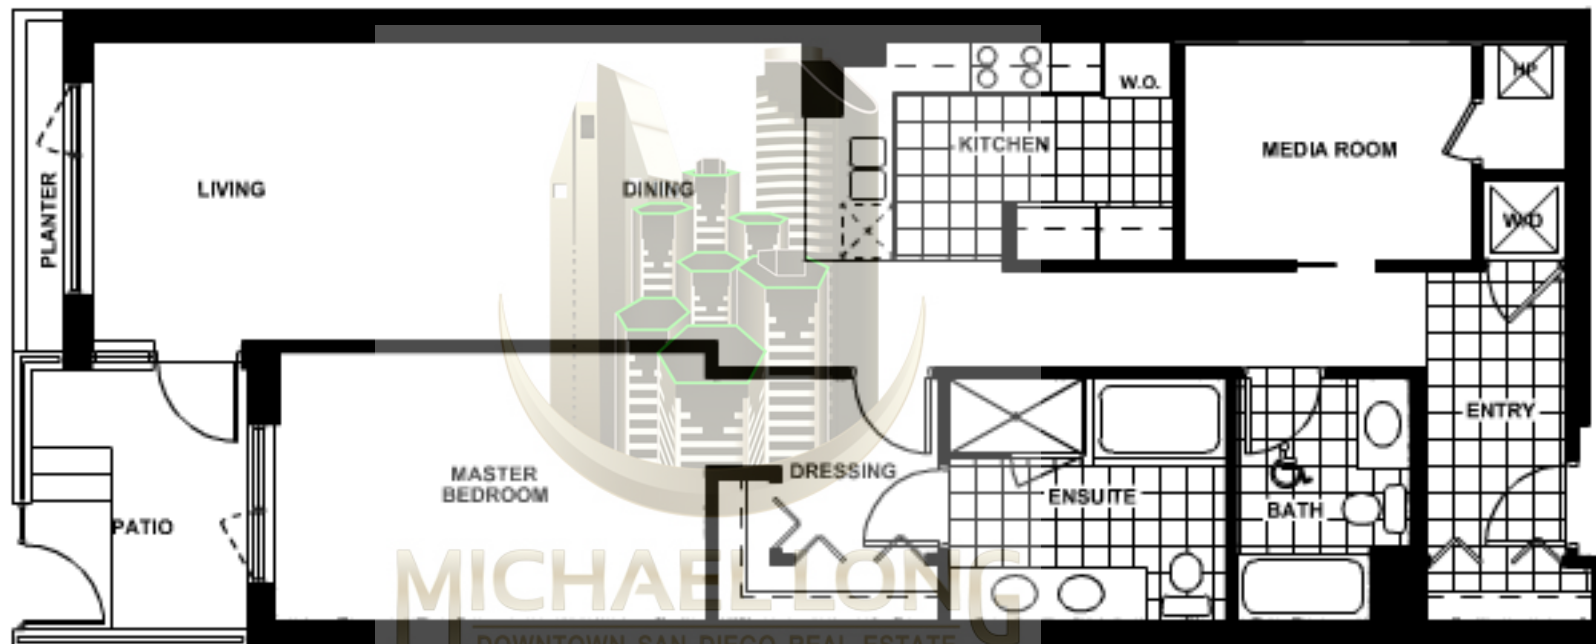

PLAN - B2

est. 692-735 sq. ft.

1 Bedroom

1 Bath

MICHAELSON
DOWNTOWN SAN DIEGO REAL ESTATE

PLAN - B3

est. 681 sq. ft.

1 Bedroom

1 Bath

PLAN - C

est. 1190 - 1195 sq. ft.

2 Bedroom

2 Baths

MICHAEL LONG

DOWNTOWN SAN DIEGO REAL ESTATE

PLAN - D

est. 1272 sq. ft.

1 Bedroom

Media Room

3 Baths

MICHAEL LONG
DOWNTOWN SAN DIEGO REAL ESTATE

PLAN - E

est. 1187 sq. ft.

2 Bedroom

2 Baths

PLAN - F1

est. 1190 - 1195 sq. ft.

2 Bedroom

2 Baths

MICHAEL LONG
DOWNTOWN SAN DIEGO REAL ESTATE

PLAN - F2

est. 1262 sq. ft.