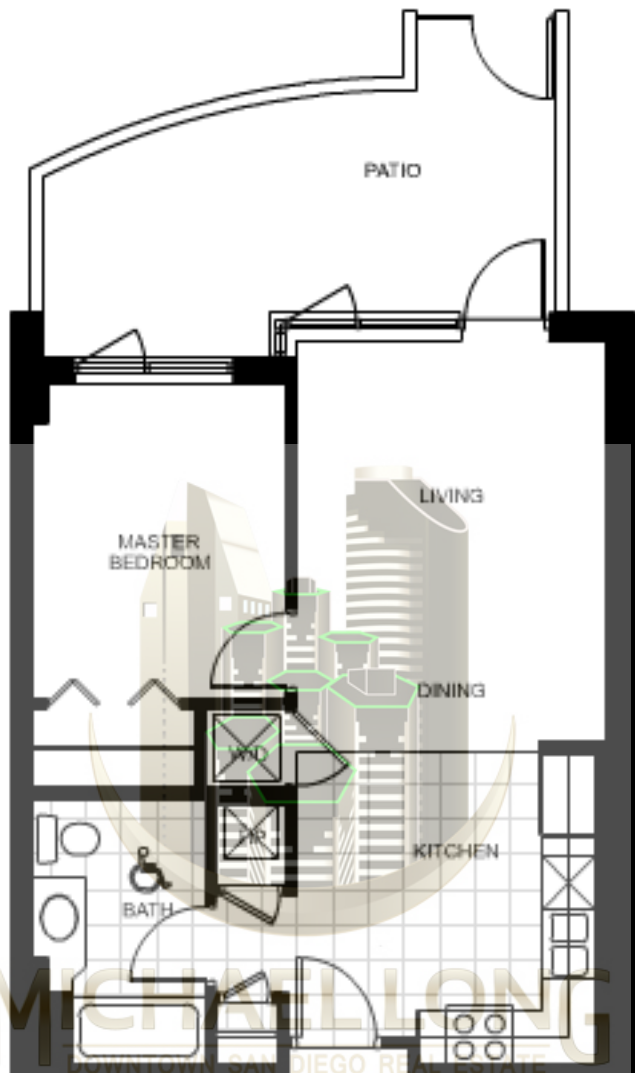

PLAN - A

est. 654-672 sq. ft.

1 Bedroom

1 Bath

PLAN - B1

est. 615-633 sq. ft.

1 Bedroom

1 Bath

PLAN - B2

est. 692-735 sq. ft.

1 Bedroom

1 Bath

MICHAELSON
DOWNTOWN SAN DIEGO REAL ESTATE

PLAN - B3

est. 681 sq. ft.

1 Bedroom

1 Bath

PLAN - C

est. 1190 - 1195 sq. ft.

2 Bedroom

2 Baths

MICHAEL LONG

DOWNTOWN SAN DIEGO REAL ESTATE

PLAN - D

est. 1272 sq. ft.

1 Bedroom

Media Room

3 Baths

MICHAEL LONG
DOWNTOWN SAN DIEGO REAL ESTATE

PLAN - E

est. 1187 sq. ft.

2 Bedroom