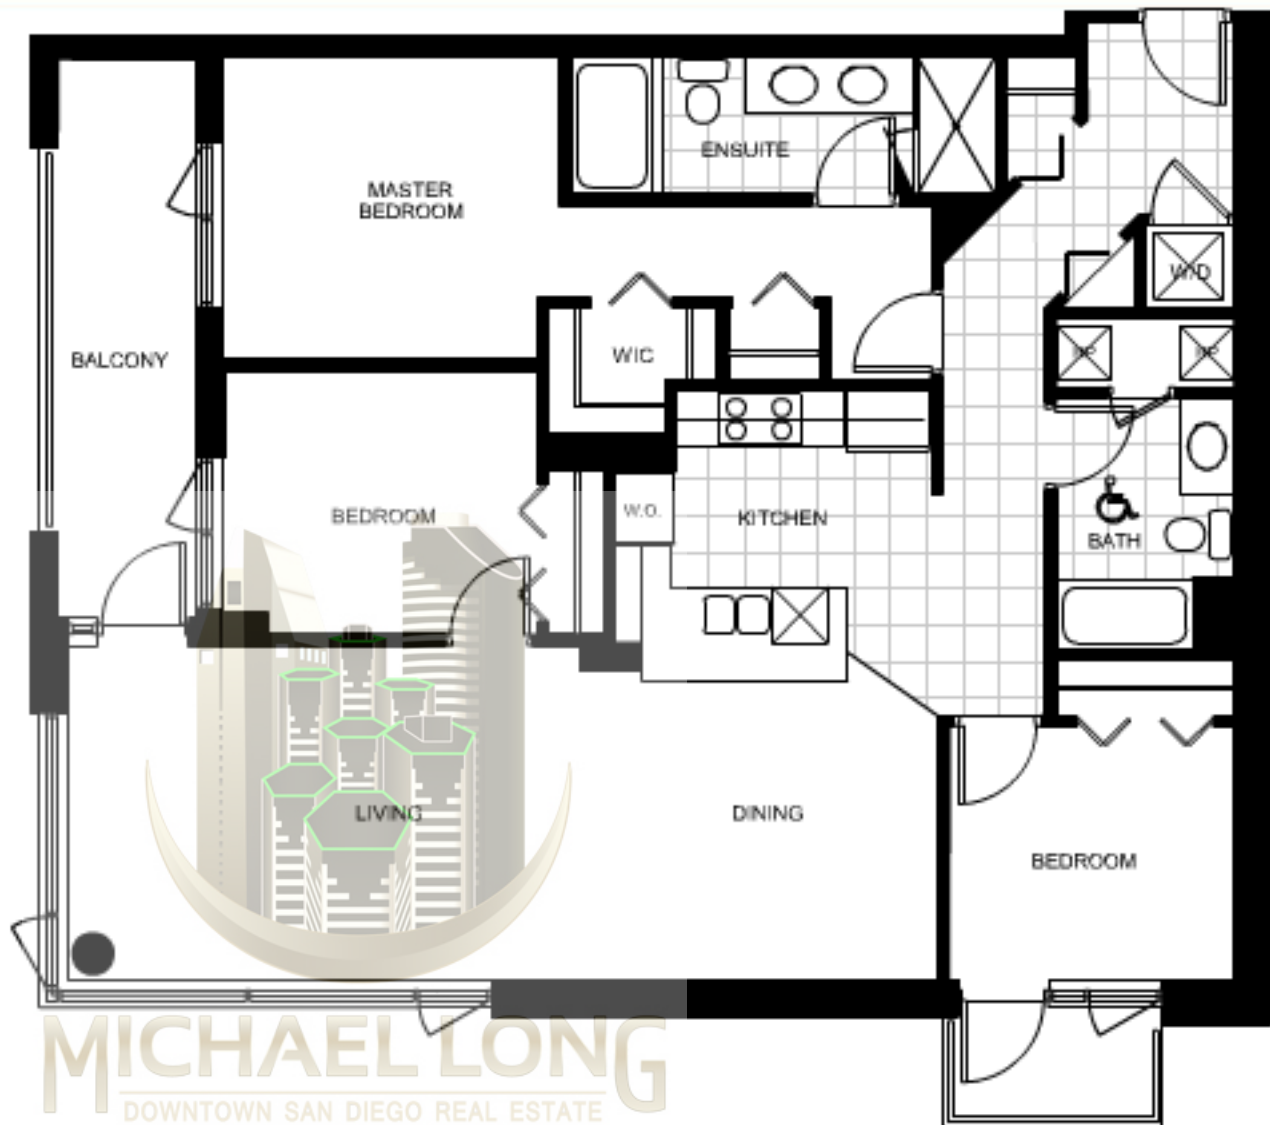

PLAN - B2

est. 692-735 sq. ft.

1 Bedroom

1 Bath

MICHAELSON
DOWNTOWN SAN DIEGO REAL ESTATE

PLAN - B3

est. 681 sq. ft.

1 Bedroom

SECOND FLOOR

PLAN - L1

est. 1234-1280 sq. ft.

2 Bedroom

2.5 Baths

MICHAEL LONG
DOWNTOWN SAN DIEGO REAL ESTATE

PLAN - M

est. 1632 sq. ft.

2 Bedroom

2.5 Baths

Den

PLAN - O

est. 1458 sq. ft.

3 Bedroom

2 Baths

MICHAEL LONG
DOWNTOWN SAN DIEGO REAL ESTATE