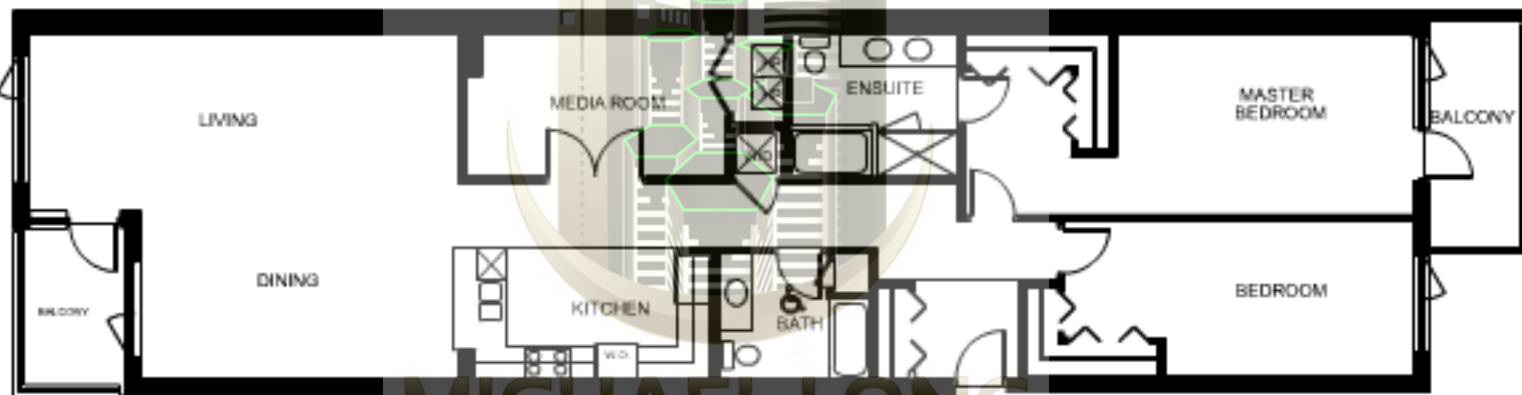

PLAN - HB

est. 2118 sq. ft.

2 Bedroom

2 Baths

PLAN - I

est. 1274 sq. ft.

2 Bedroom

2.5 Baths

FIRST FLOOR

SECOND FLOOR

MICHAEL LONG
DOWNTOWN SAN DIEGO REAL ESTATE

PLAN - J

est. 1999-2150 sq. ft.

2 Bedroom

Media Room

2 Baths

MICHAEL LONG
DOWNTOWN SAN DIEGO REAL ESTATE

PLAN - L

est. 1565 sq. ft.

2 Bedroom

2.5 Baths

Den

FIRST FLOOR

DOWNTOWN SAN DIEGO REAL ESTATE