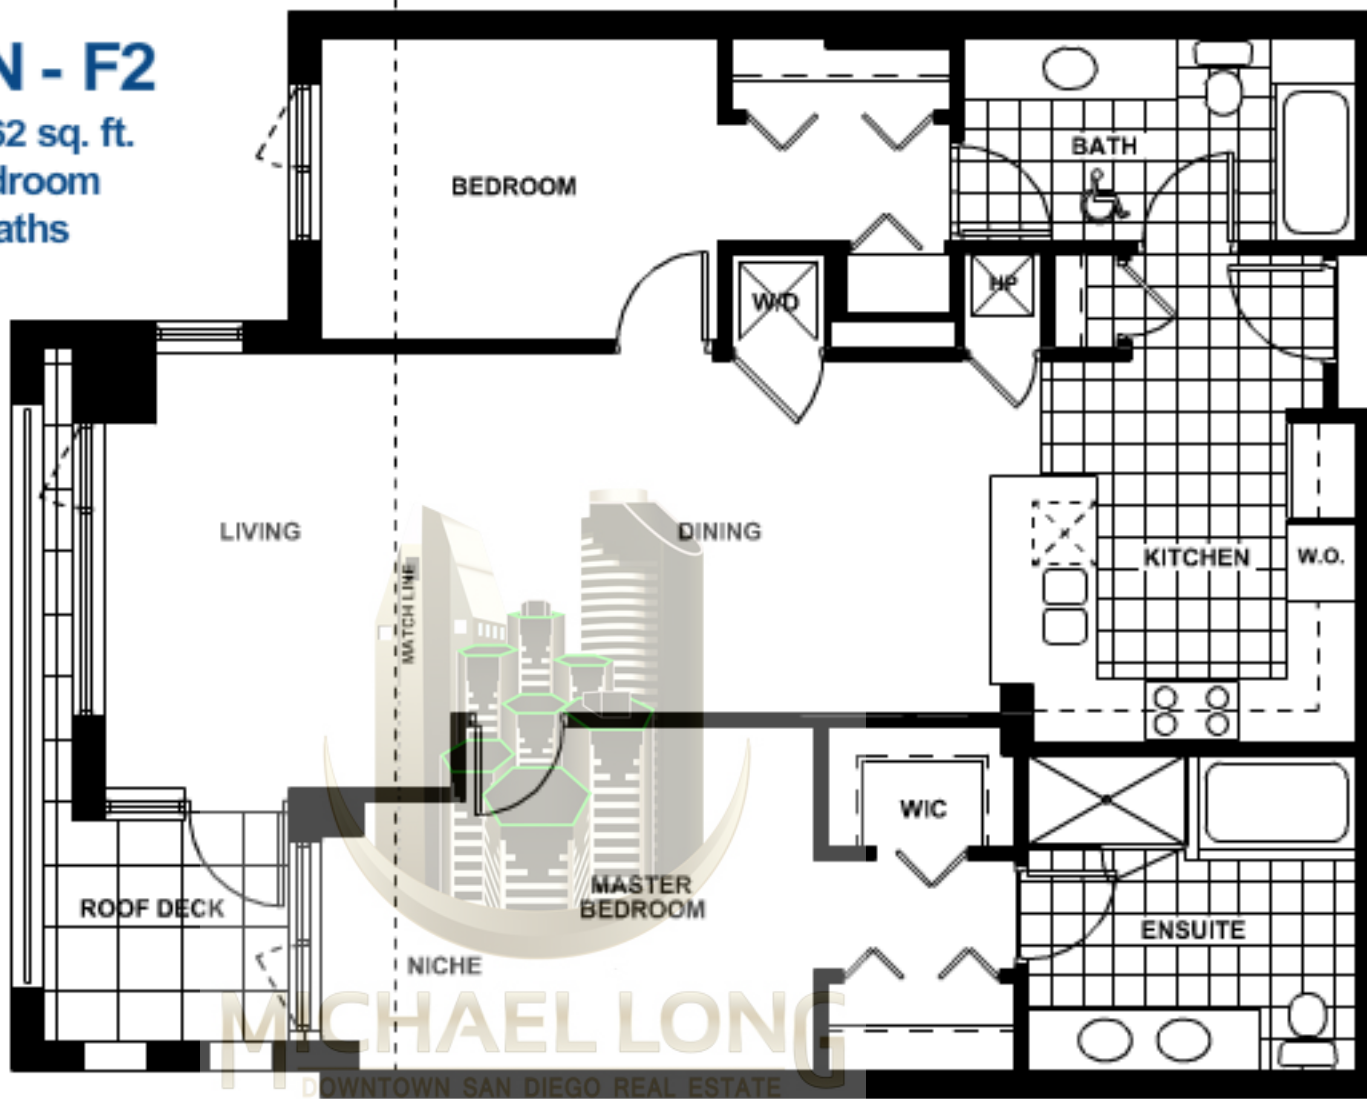

est. 1272 sq. ft.

1 Bedroom

Media Room

3 Baths

MICHAEL LONG
DOWNTOWN SAN DIEGO REAL ESTATE

PLAN - E

est. 1187 sq. ft.

2 Bedroom

2 Baths

PLAN - F1

est. 1190 - 1195 sq. ft.

2 Bedroom

2 Baths

MICHAEL LONG
DOWNTOWN SAN DIEGO REAL ESTATE

PLAN - F2

est. 1262 sq. ft.

2 Bedroom

2 Baths

MICHAEL LONG
DOWNTOWN SAN DIEGO REAL ESTATE

PLAN - G

est. 1492 sq. ft.

2 Bedroom

2.5 Baths

MICHAEL LONG

DOWNTOWN SAN DIEGO REAL ESTATE

PLAN - H1

est. 1264 - 1279 sq. ft.

2 Bedroom

2 Baths

FIRST FLOOR

BEDROOM

BATH