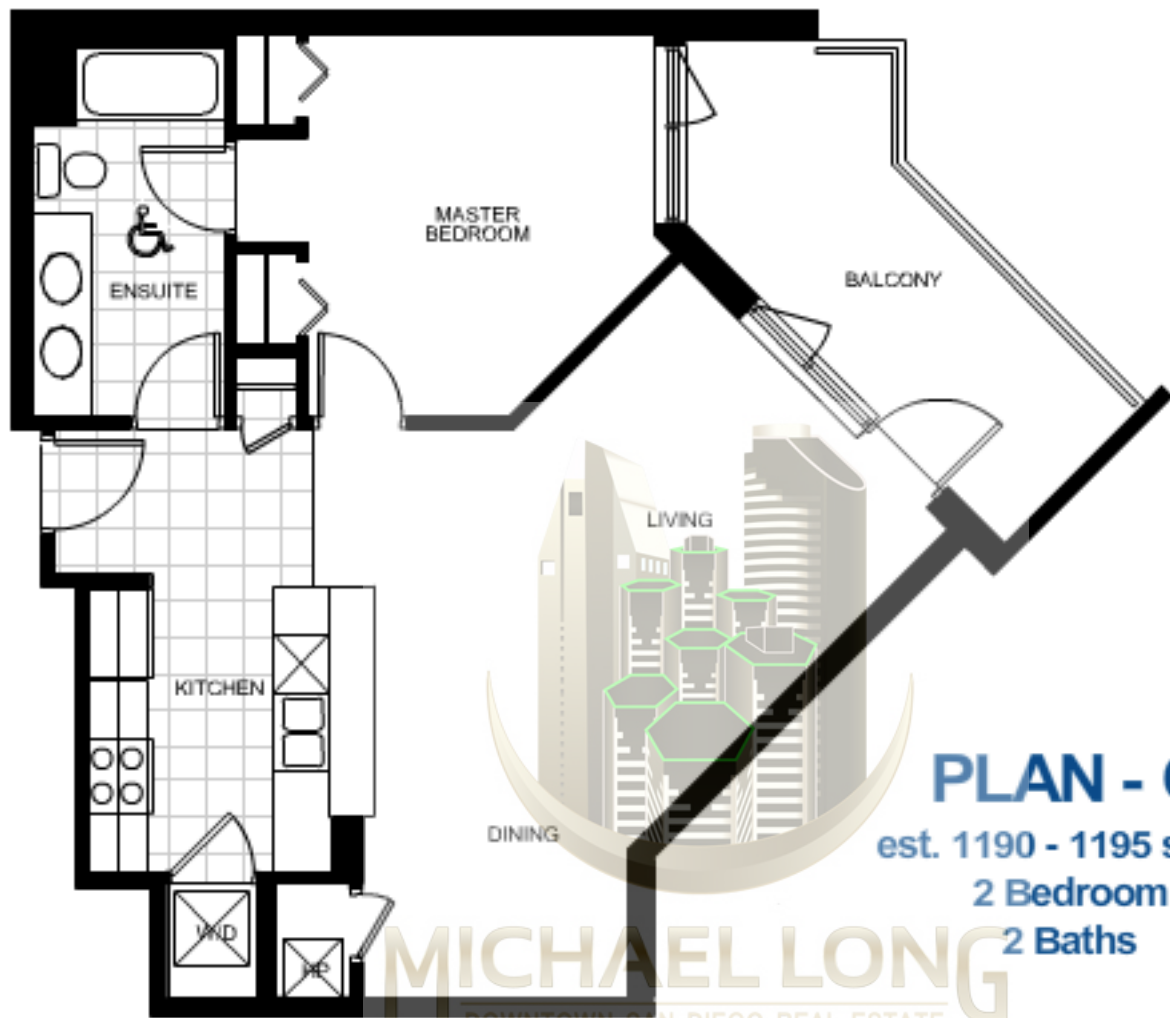

PLAN - A

est. 654-672 sq. ft.

1 Bedroom

1 Bath

PLAN - B1

est. 615-633 sq. ft.

1 Bedroom

1 Bath

PLAN - B2

est. 692-735 sq. ft.

1 Bedroom

1 Bath

MICHAELSON
DOWNTOWN SAN DIEGO REAL ESTATE

PLAN - B3

est. 681 sq. ft.

1 Bedroom

1 Bath

PLAN - C

est. 1190 - 1195 sq. ft.

2 Bedroom

2 Baths

MICHAEL LONG

DOWNTOWN SAN DIEGO REAL ESTATE

PLAN - D

est. 1272 sq. ft.

1 Bedroom

Media Room

3 Baths

MICHAEL LONG
DOWNTOWN SAN DIEGO REAL ESTATE

PLAN - E

est. 1187 sq. ft.

2 Bedroom