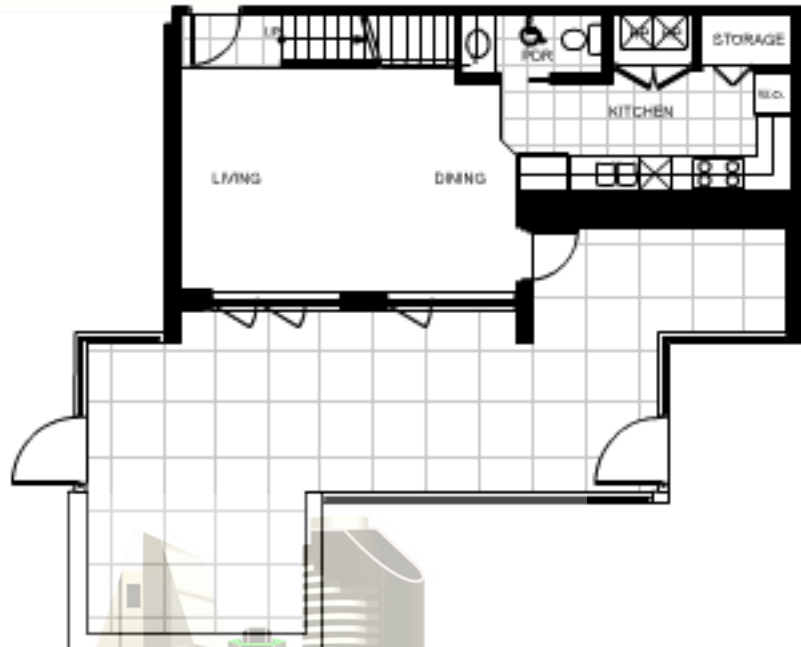

2 Bedroom

2 Baths

MICHAEL LONG
DOWNTOWN SAN DIEGO REAL ESTATE

PLAN - G

est. 1492 sq. ft.

2 Bedroom

2.5 Baths

MICHAEL LONG

DOWNTOWN SAN DIEGO REAL ESTATE

PLAN - H1

est. 1264 - 1279 sq. ft.

2 Bedroom

2 Baths

FIRST FLOOR

BEDROOM

BATH