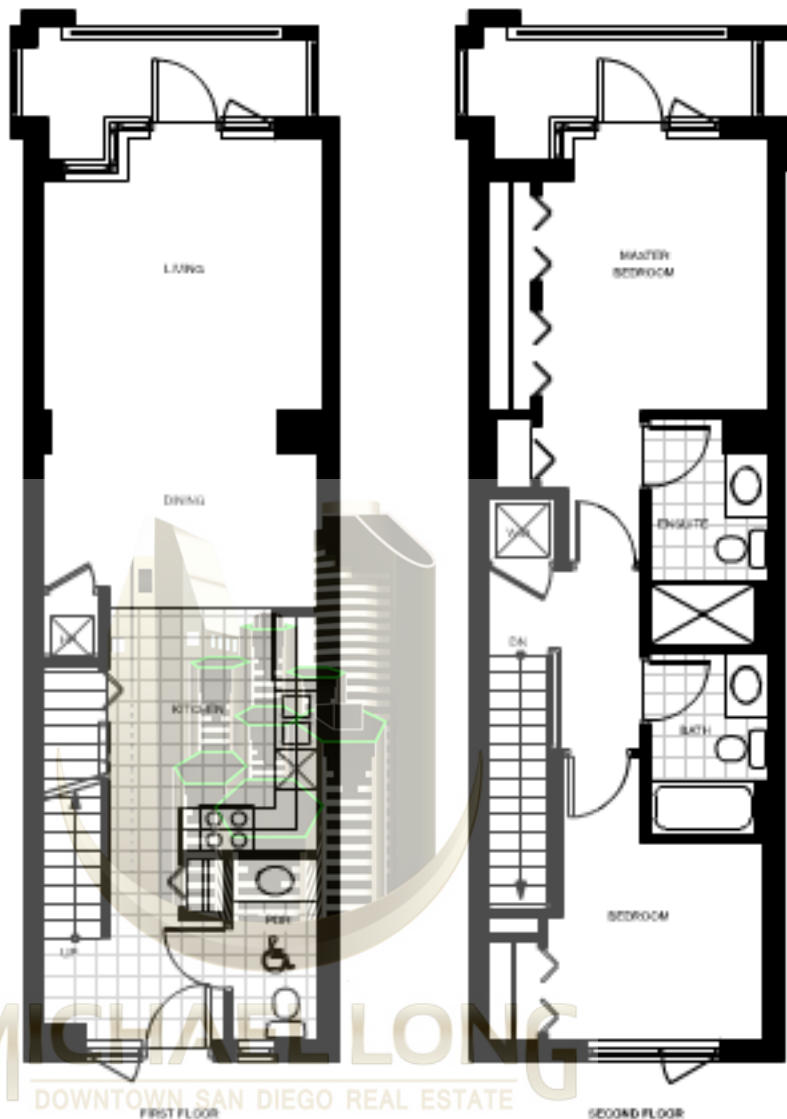

PLAN - B2

est. 692-735 sq. ft.

1 Bedroom

1 Bath

MICHAELSON
DOWNTOWN SAN DIEGO REAL ESTATE

PLAN - B3

est. 681 sq. ft.

1 Bedroom

FIRST FLOOR

SECOND FLOOR

MICHAEL LONG
DOWNTOWN SAN DIEGO REAL ESTATE

PLAN - J

est. 1999-2150 sq. ft.

2 Bedroom

Media Room

2 Baths

MICHAEL LONG
DOWNTOWN SAN DIEGO REAL ESTATE

PLAN - L

est. 1565 sq. ft.

2 Bedroom

2.5 Baths

Den

FIRST FLOOR

DOWNTOWN SAN DIEGO REAL ESTATE

SECOND FLOOR

PLAN - L1

est. 1234-1280 sq. ft.

2 Bedroom

2.5 Baths

MICHAEL LONG
DOWNTOWN SAN DIEGO REAL ESTATE

PLAN - M

est. 1632 sq. ft.