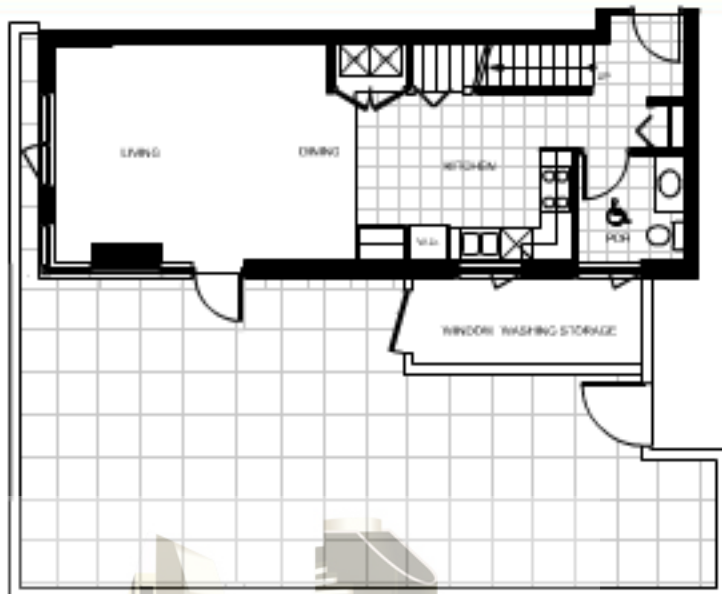

LINEN

MASTER
BEDROOM

MICHAEL LONG
DOWNTOWN SAN DIEGO REAL ESTATE
SECOND FLOOR

PLAN - H2

est. 1299 sq. ft.

2 Bedroom

1.5 Baths

MICHAEL LUNG
DOWNTOWN SAN DIEGO REAL ESTATE
SECOND FLOOR

PLAN - HB

est. 2118 sq. ft.

2 Bedroom

2 Baths

PLAN - I

est. 1274 sq. ft.

2 Bedroom

2.5 Baths