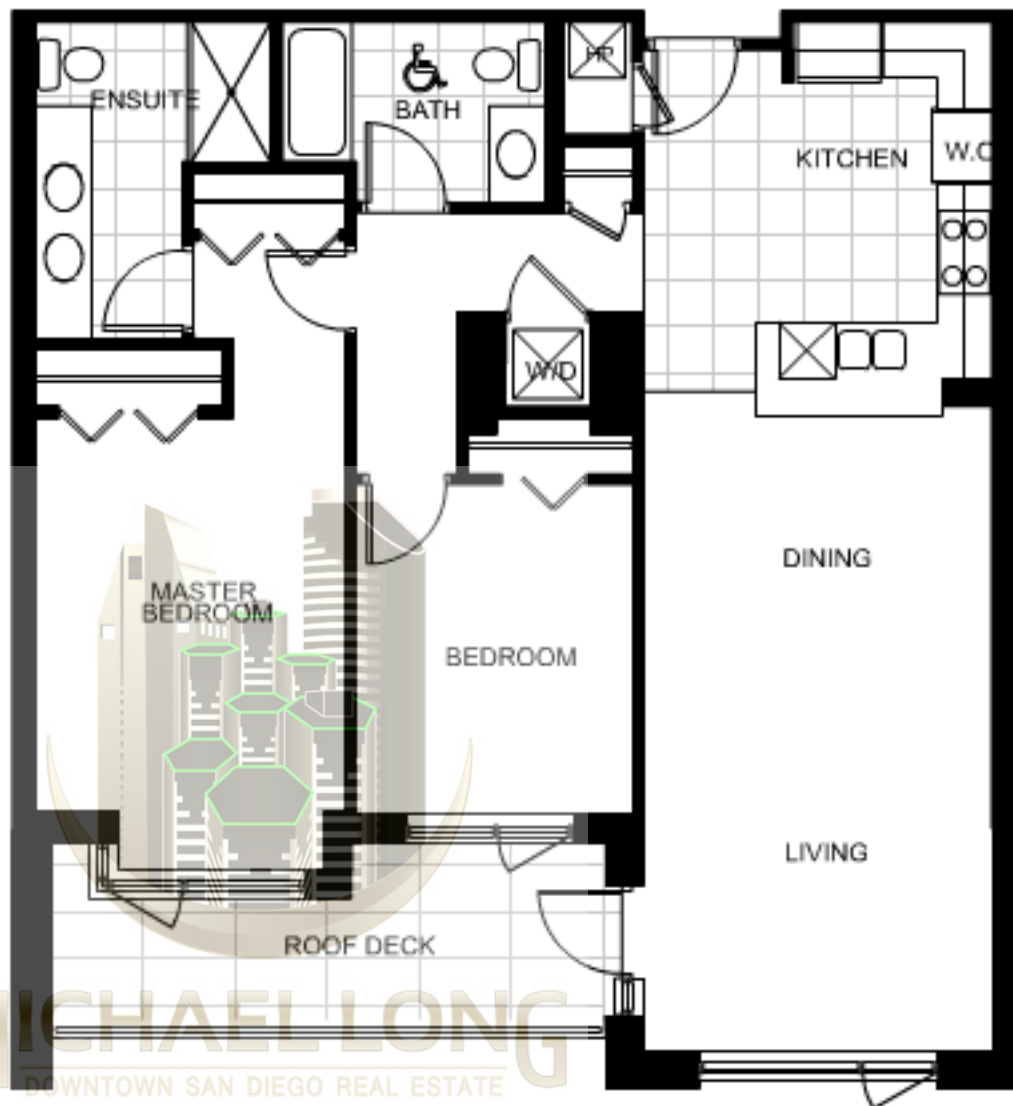

est. 1272 sq. ft.

1 Bedroom

Media Room

3 Baths

MICHAEL LONG
DOWNTOWN SAN DIEGO REAL ESTATE

PLAN - E

est. 1187 sq. ft.

2 Bedroom

2 Baths

PLAN - F1

est. 1190 - 1195 sq. ft.

2 Bedroom

2 Baths

MICHAEL LONG
DOWNTOWN SAN DIEGO REAL ESTATE

PLAN - F2

est. 1262 sq. ft.