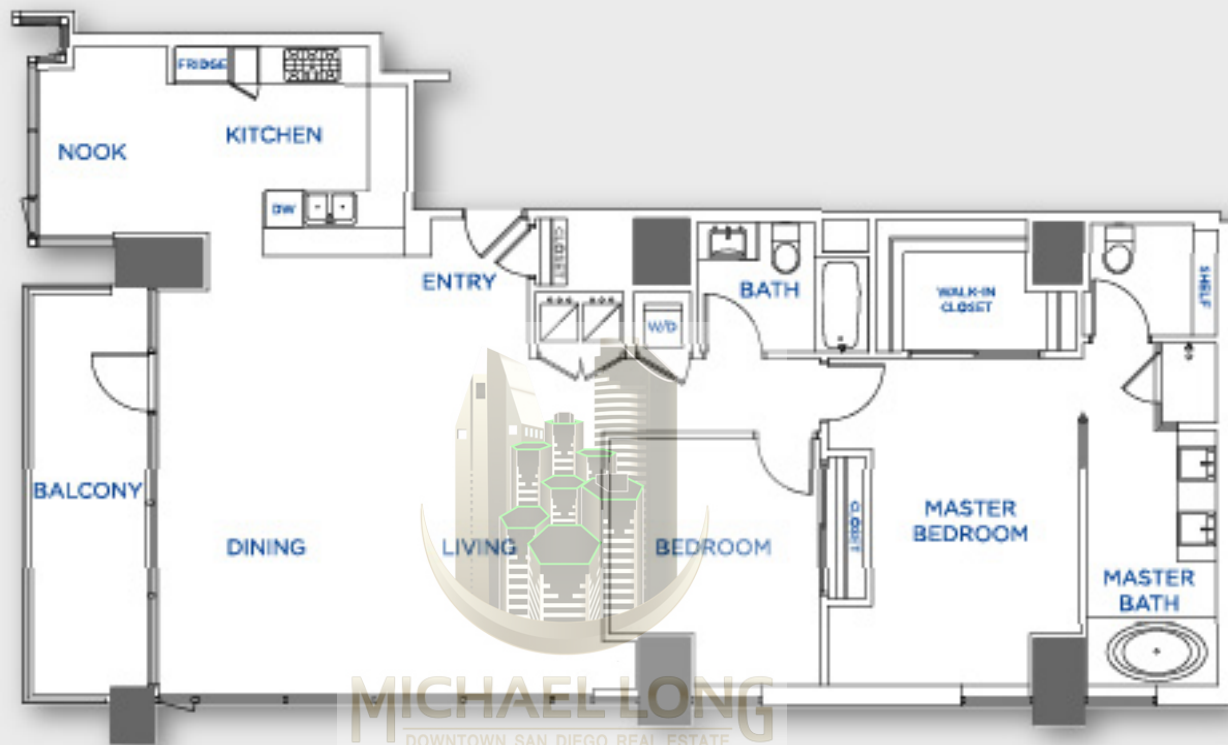

COSMOPOLITAN SERIES

LEVELS 5-7

interactive floorplanner

furnish
this home!

COSMO B

2 Bedrooms / 2 Baths 1,240 Sq. Ft.

SAPPHIRE SERIES

LEVELS 8-23

interactive floorplanner

furnish
this home!

SAPPHIRE D

2 Bedrooms / 2 Baths 1,707 Sq. Ft.

MICHAEL LONG
DOWNTOWN SAN DIEGO REAL ESTATE

SAPPHIRE SERIES

LEVELS 8-23

SAPPHIRE C

1 Bedroom / 1 Bath 904 - 1,100 Sq. Ft.

MICHAEL LONG
DOWNTOWN SAN DIEGO REAL ESTATE

SAPPHIRE SERIES

LEVELS 8-23

interactive floorplanner

furnish
this home!

SAPPHIRE B

2 Bedrooms / 2 Baths 1,283 Sq. Ft.

LEVELS 24-32

interactive floorplanner

furnish
this home!

PENTHOUSE B

2 Bedrooms + Den / 3 Baths 2,823 Sq. Ft.

MICHAEL LONG
DOWNTOWN SAN DIEGO REAL ESTATE

PENTHOUSE SERIES

LEVELS 24-32