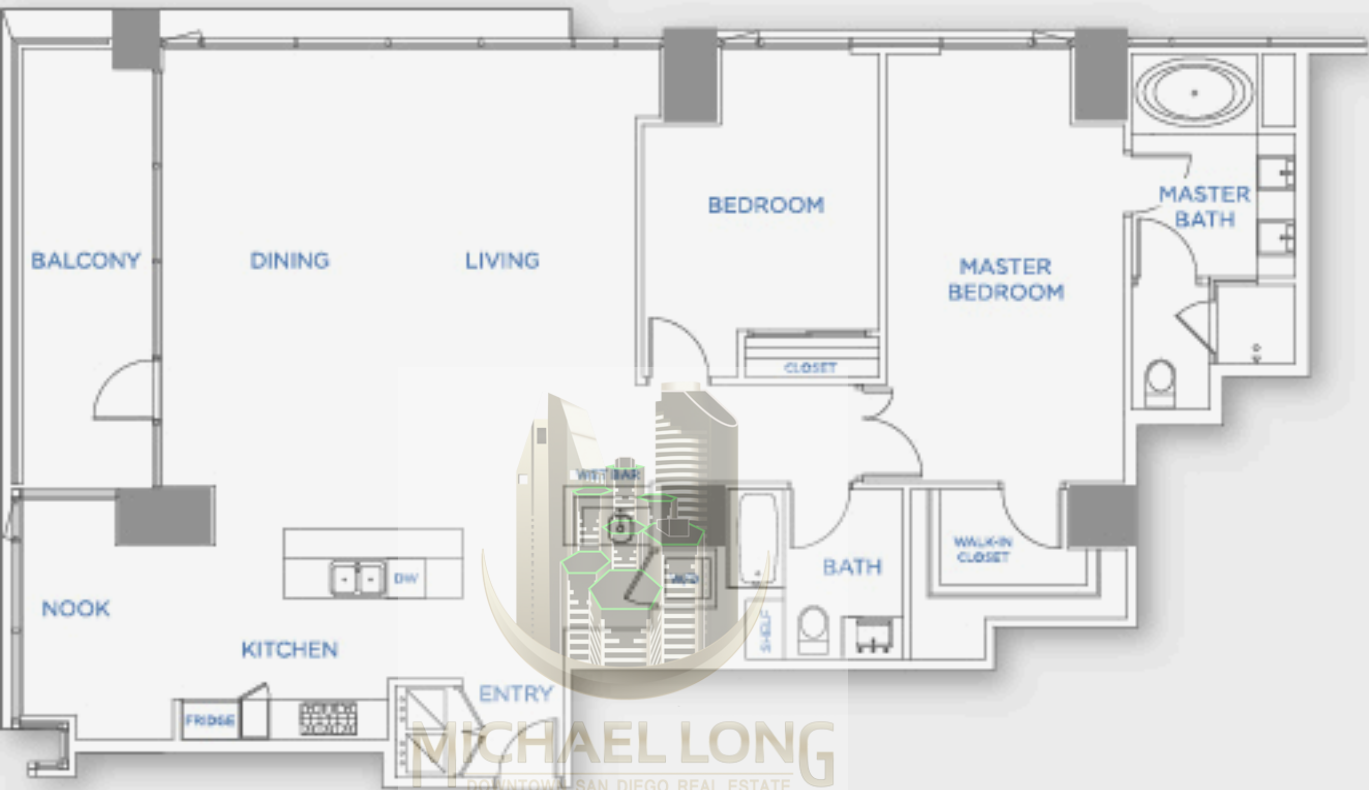

MICHAEL LON
DOWNTOWN SAN DIEGO REAL ESTATE

SAPPHIRE SERIES

LEVELS 8-23

interactive floorplanner

furnish
this home!

SAPPHIRE A

2 Bedrooms / 2 Baths 1,949 Sq. Ft.

PENTHOUSE SERIES

LEVELS 24-32

interactive floorplanner

furnish
this home!

PENTHOUSE B

2 Bedrooms + Den / 3 Baths 2,823 Sq. Ft.

MICHAEL LONG
DOWNTOWN SAN DIEGO REAL ESTATE

PENTHOUSE SERIES

LEVELS 24-32

interactive floorplanner

furnish
this home!

PENTHOUSE A

2 Bedrooms + Den / 3 Baths 2,981 Sq. Ft.

MICHAEL LONG
DOWNTOWN SAN DIEGO REAL ESTATE