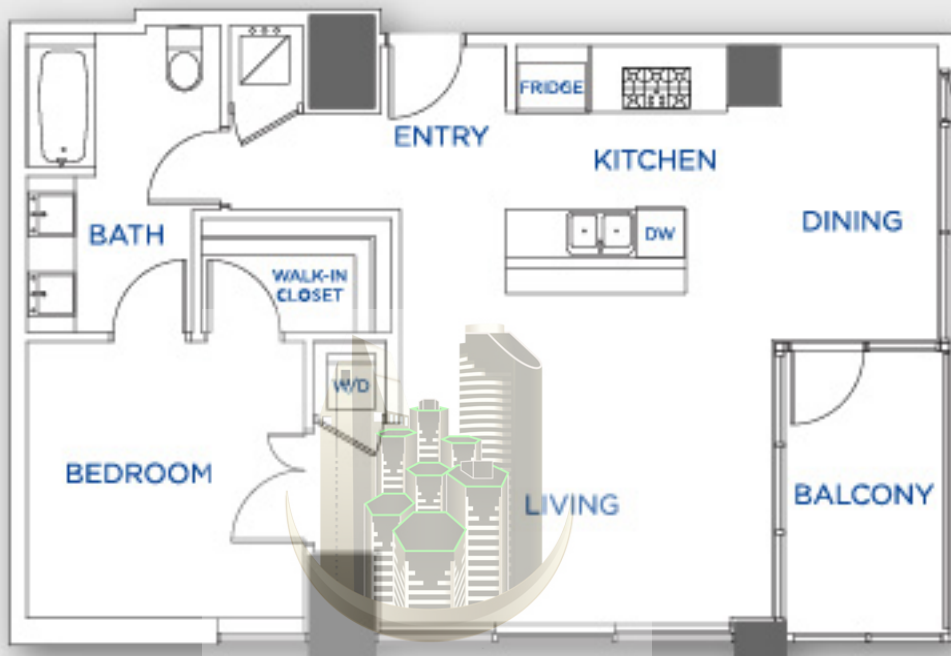

COSMOPOLITAN SERIES

LEVELS 5-7

interactive floorplanner

furnish
this home!

COSMO B

2 Bedrooms / 2 Baths 1,240 Sq. Ft.

SAPPHIRE SERIES

LEVELS 8-23

interactive floorplanner

furnish
this home!

SAPPHIRE D

2 Bedrooms / 2 Baths 1,707 Sq. Ft.

MICHAEL LONG
DOWNTOWN SAN DIEGO REAL ESTATE

SAPPHIRE SERIES

LEVELS 8-23

SAPPHIRE C

1 Bedroom / 1 Bath 904 - 1,100 Sq. Ft.

MICHAEL LONG
DOWNTOWN SAN DIEGO REAL ESTATE

SAPPHIRE SERIES

LEVELS 8-23

interactive floorplanner

furnish
this home!

SAPPHIRE B

2 Bedrooms / 2 Baths 1,283 Sq. Ft.

MICHAEL LON
DOWNTOWN SAN DIEGO REAL ESTATE

SAPPHIRE SERIES

LEVELS 8-23

interactive floorplanner

furnish
this home!

SAPPHIRE A

2 Bedrooms / 2 Baths 1,949 Sq. Ft.

PENTHOUSE SERIES