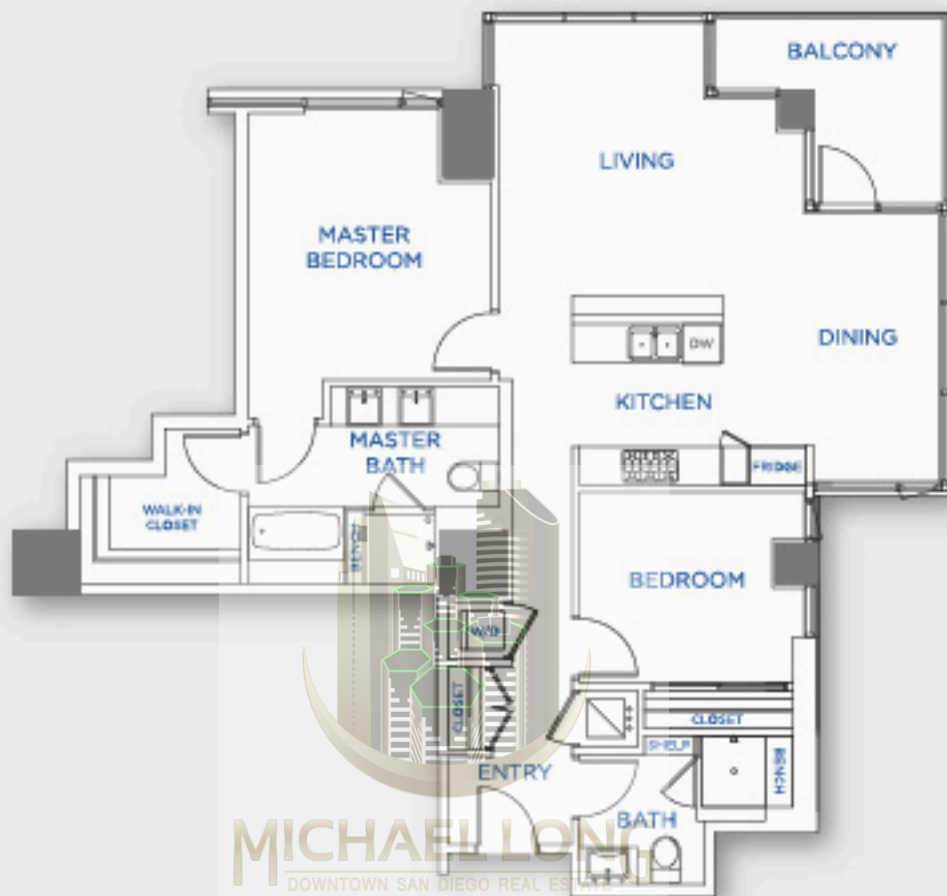

interactive floorplanner

furnish
this home!

SAPPHIRE D

2 Bedrooms / 2 Baths 1,707 Sq. Ft.

MICHAEL LONG
DOWNTOWN SAN DIEGO REAL ESTATE

SAPPHIRE SERIES

LEVELS 8-23

SAPPHIRE C

1 Bedroom / 1 Bath 904 - 1,100 Sq. Ft.

MICHAEL LONG
DOWNTOWN SAN DIEGO REAL ESTATE

SAPPHIRE SERIES

LEVELS 8-23

interactive floorplanner

furnish
this home!

SAPPHIRE B

2 Bedrooms / 2 Baths 1,283 Sq. Ft.

MICHAEL LON
DOWNTOWN SAN DIEGO REAL ESTATE

SAPPHIRE SERIES

LEVELS 8-23

interactive floorplanner

furnish
this home!

SAPPHIRE A

2 Bedrooms / 2 Baths 1,949 Sq. Ft.

PENTHOUSE SERIES

LEVELS 24-32

interactive floorplanner

furnish
this home!

PENTHOUSE B

2 Bedrooms + Den / 3 Baths 2,823 Sq. Ft.

MICHAEL LONG
DOWNTOWN SAN DIEGO REAL ESTATE

PENTHOUSE SERIES

LEVELS 24-32