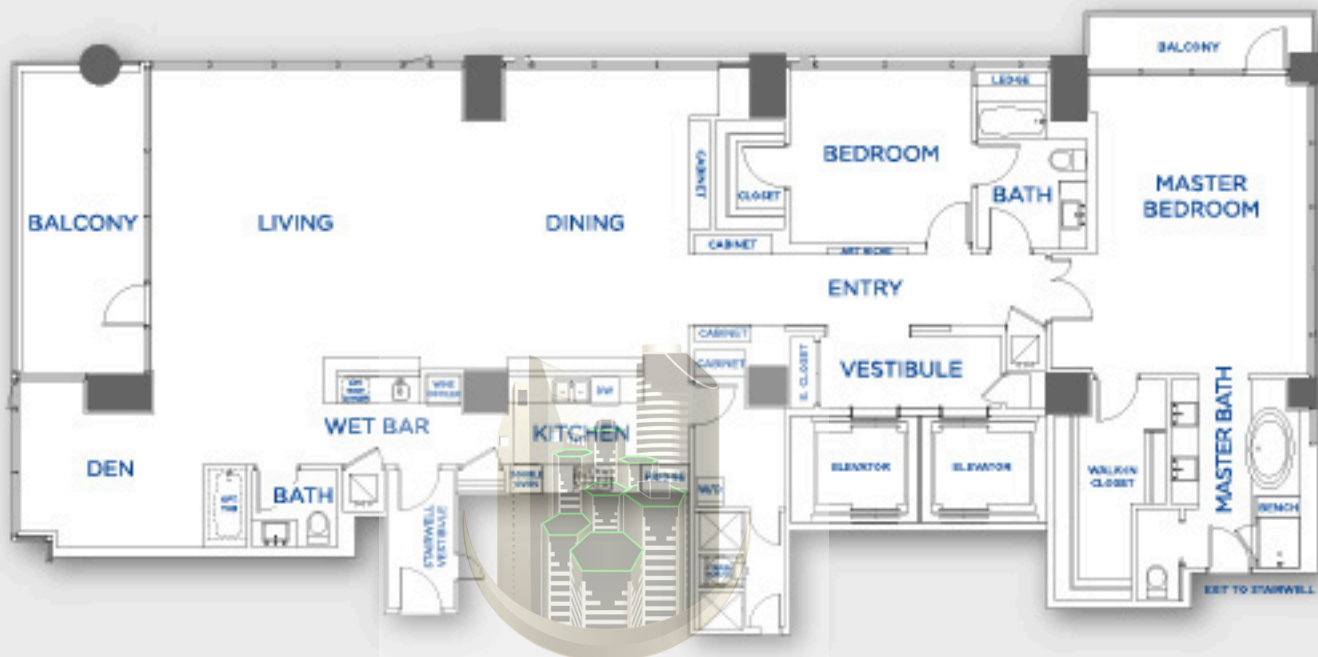

LEVELS 24-32

interactive floorplanner

furnish
this home!

PENTHOUSE B

2 Bedrooms + Den / 3 Baths 2,823 Sq. Ft.

MICHAEL LONG
DOWNTOWN SAN DIEGO REAL ESTATE

PENTHOUSE SERIES

LEVELS 24-32

interactive floorplanner

furnish
this home!

PENTHOUSE A

2 Bedrooms + Den / 3 Baths 2,981 Sq. Ft.

MICHAEL LONG
DOWNTOWN SAN DIEGO REAL ESTATE