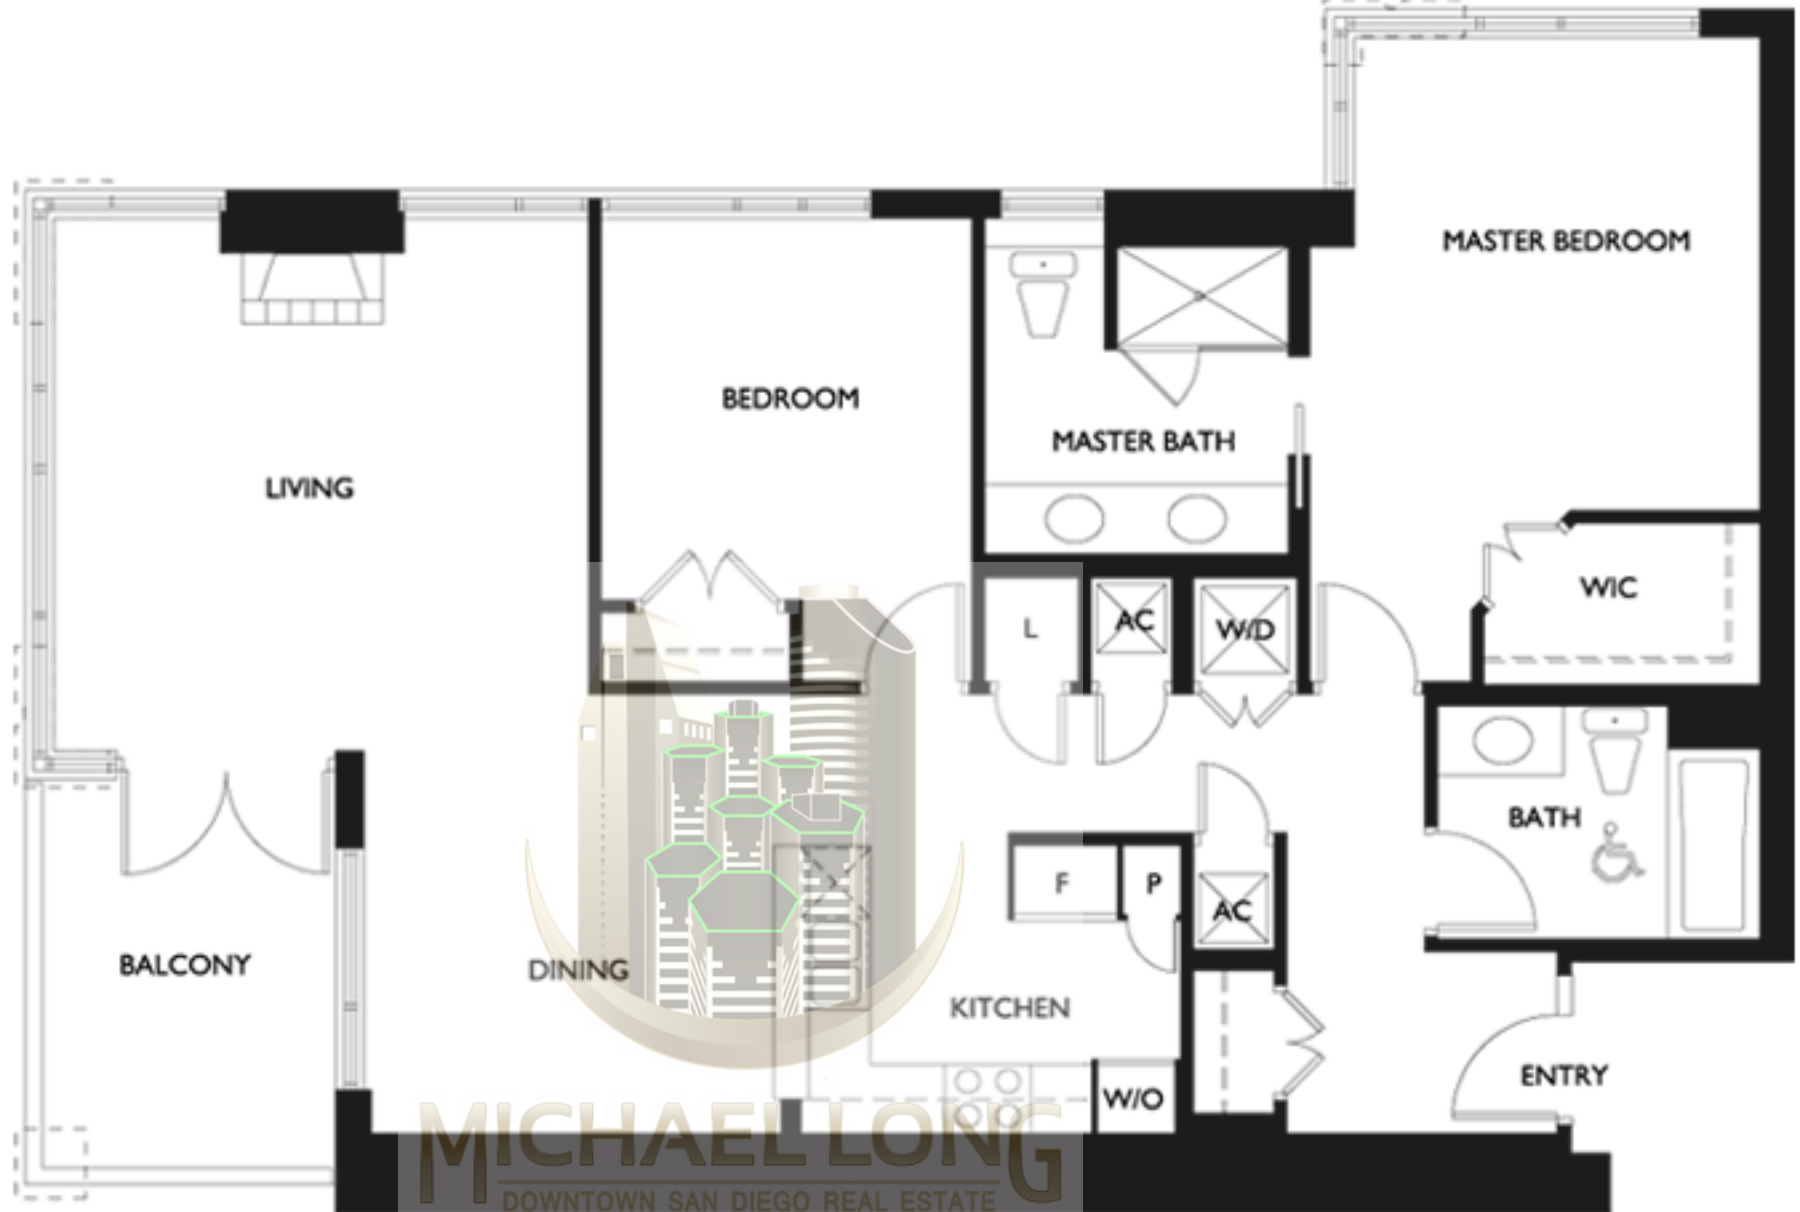

ROOF DECK FOR UNIT 3502

LIVING

BEDROOM

MASTER BATH

MASTER BEDROOM

WIC

L

AC

W/D

BATH

F

P

AC

BALCONY

DINING

KITCHEN

W/O

ENTRY

MICHAEL LONG
DOWNTOWN SAN DIEGO REAL ESTATE

BALCONY

LIVING

MASTER BEDROOM

DINING

KITCHEN

LEVEL ONE

LEVEL TWO

LEVEL THREE

LEVEL ONE

LEVEL TWO

LEVEL THREE