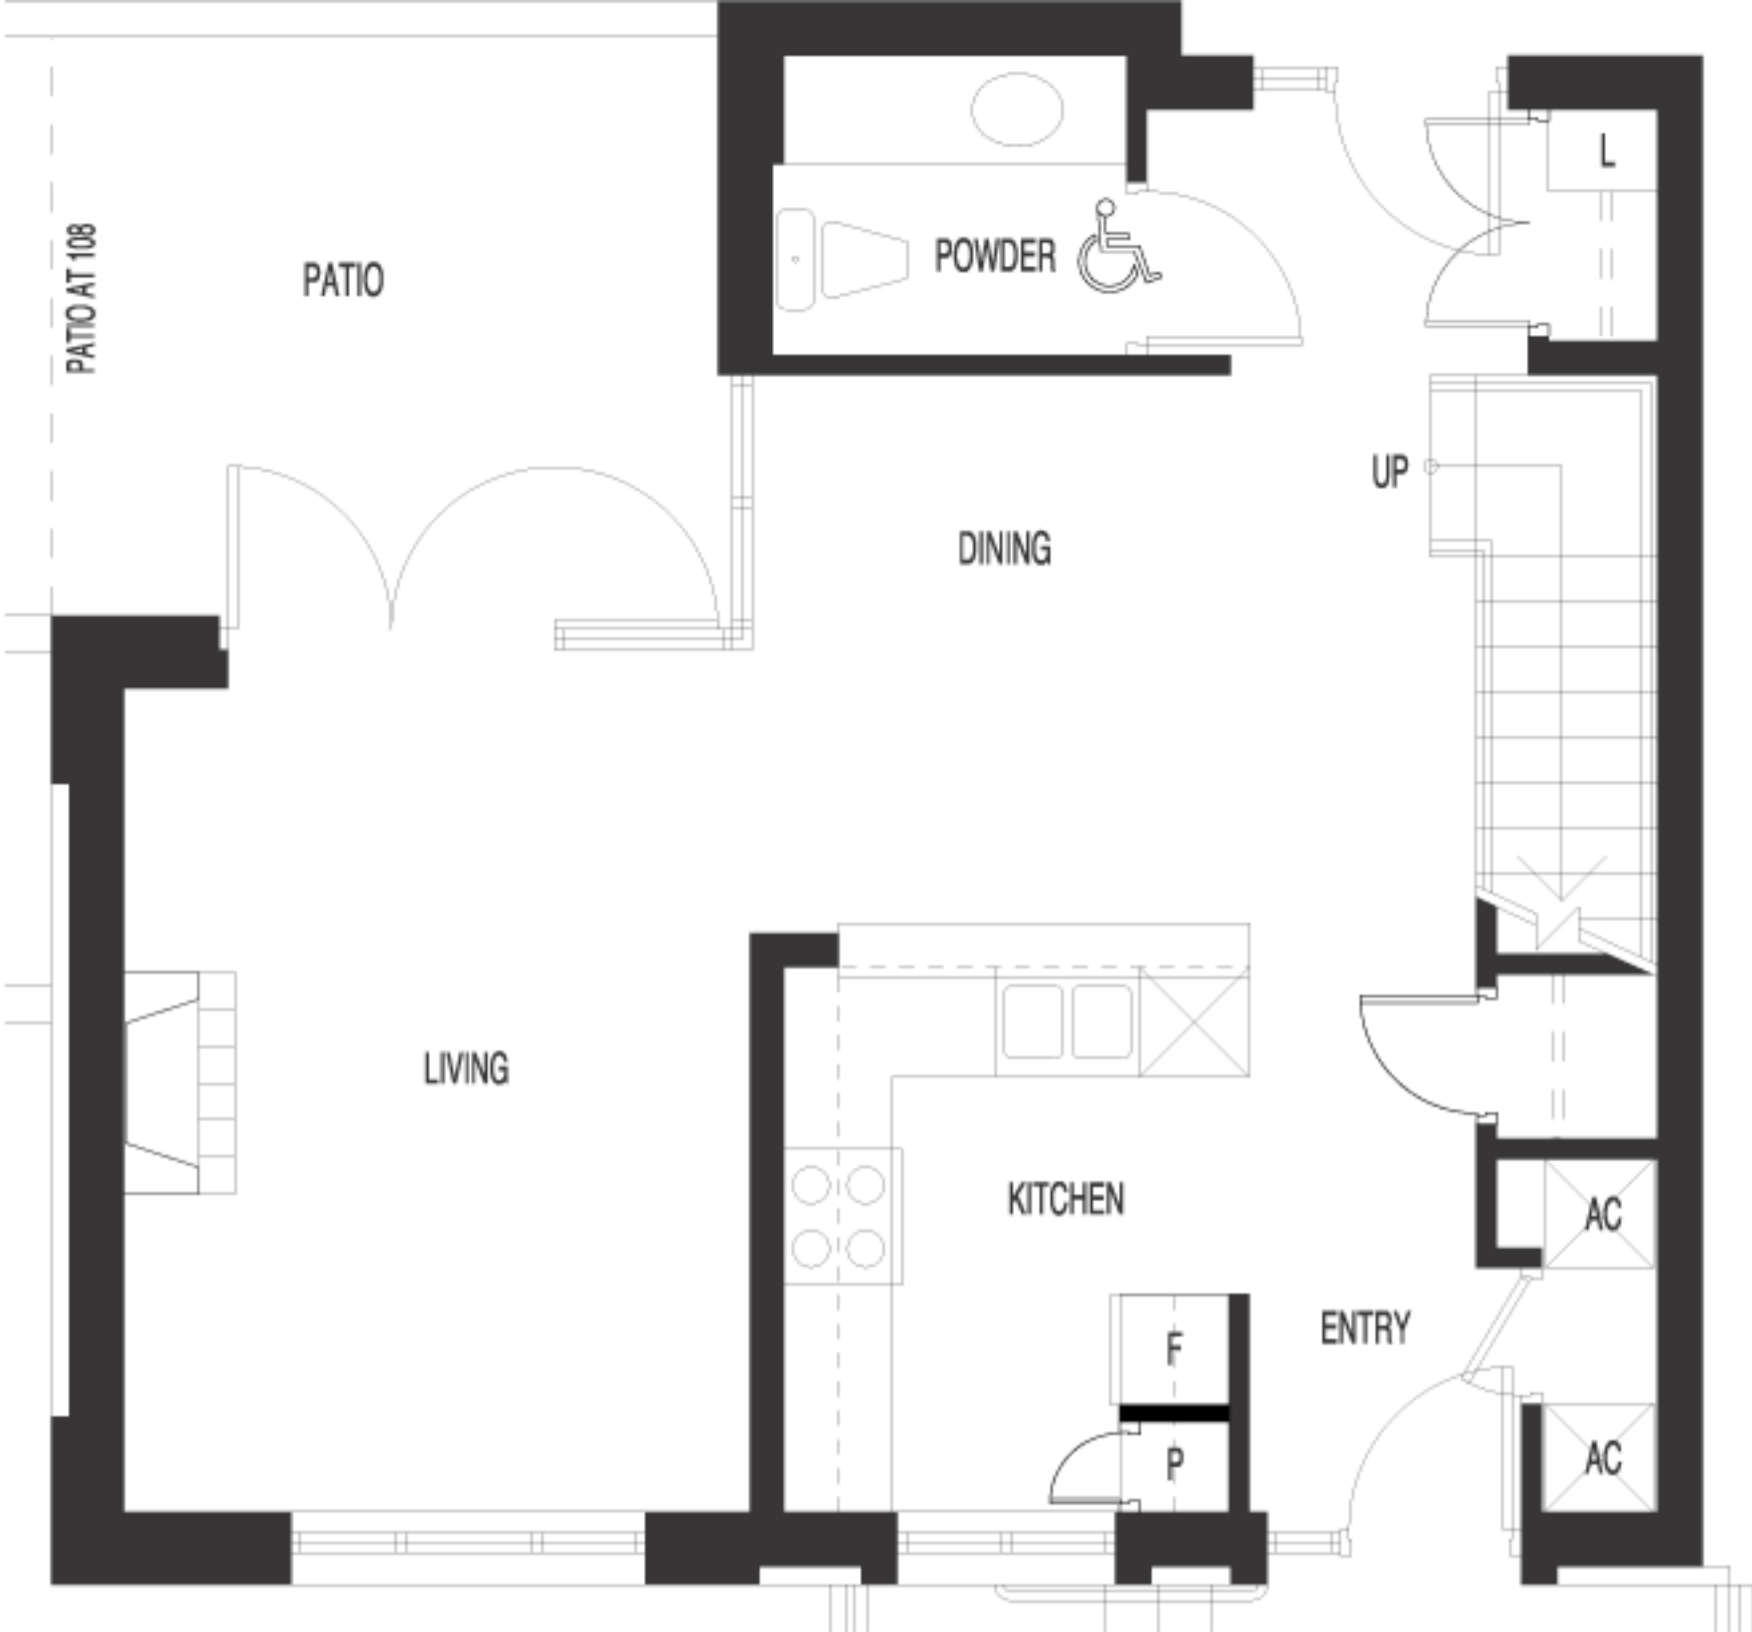

ROOF DECK FOR UNIT 3502

LIVING

BEDROOM

MASTER BATH

MASTER BEDROOM

WIC

L

AC

W/D

BATH

F

P

AC

BALCONY

DINING

KITCHEN

W/O

ENTRY

MICHAEL LONG
DOWNTOWN SAN DIEGO REAL ESTATE

BALCONY

LIVING

MASTER BEDROOM

DINING

KITCHEN

LEVEL ONE

LEVEL TWO

LEVEL THREE

LEVEL ONE

LEVEL TWO

LEVEL THREE