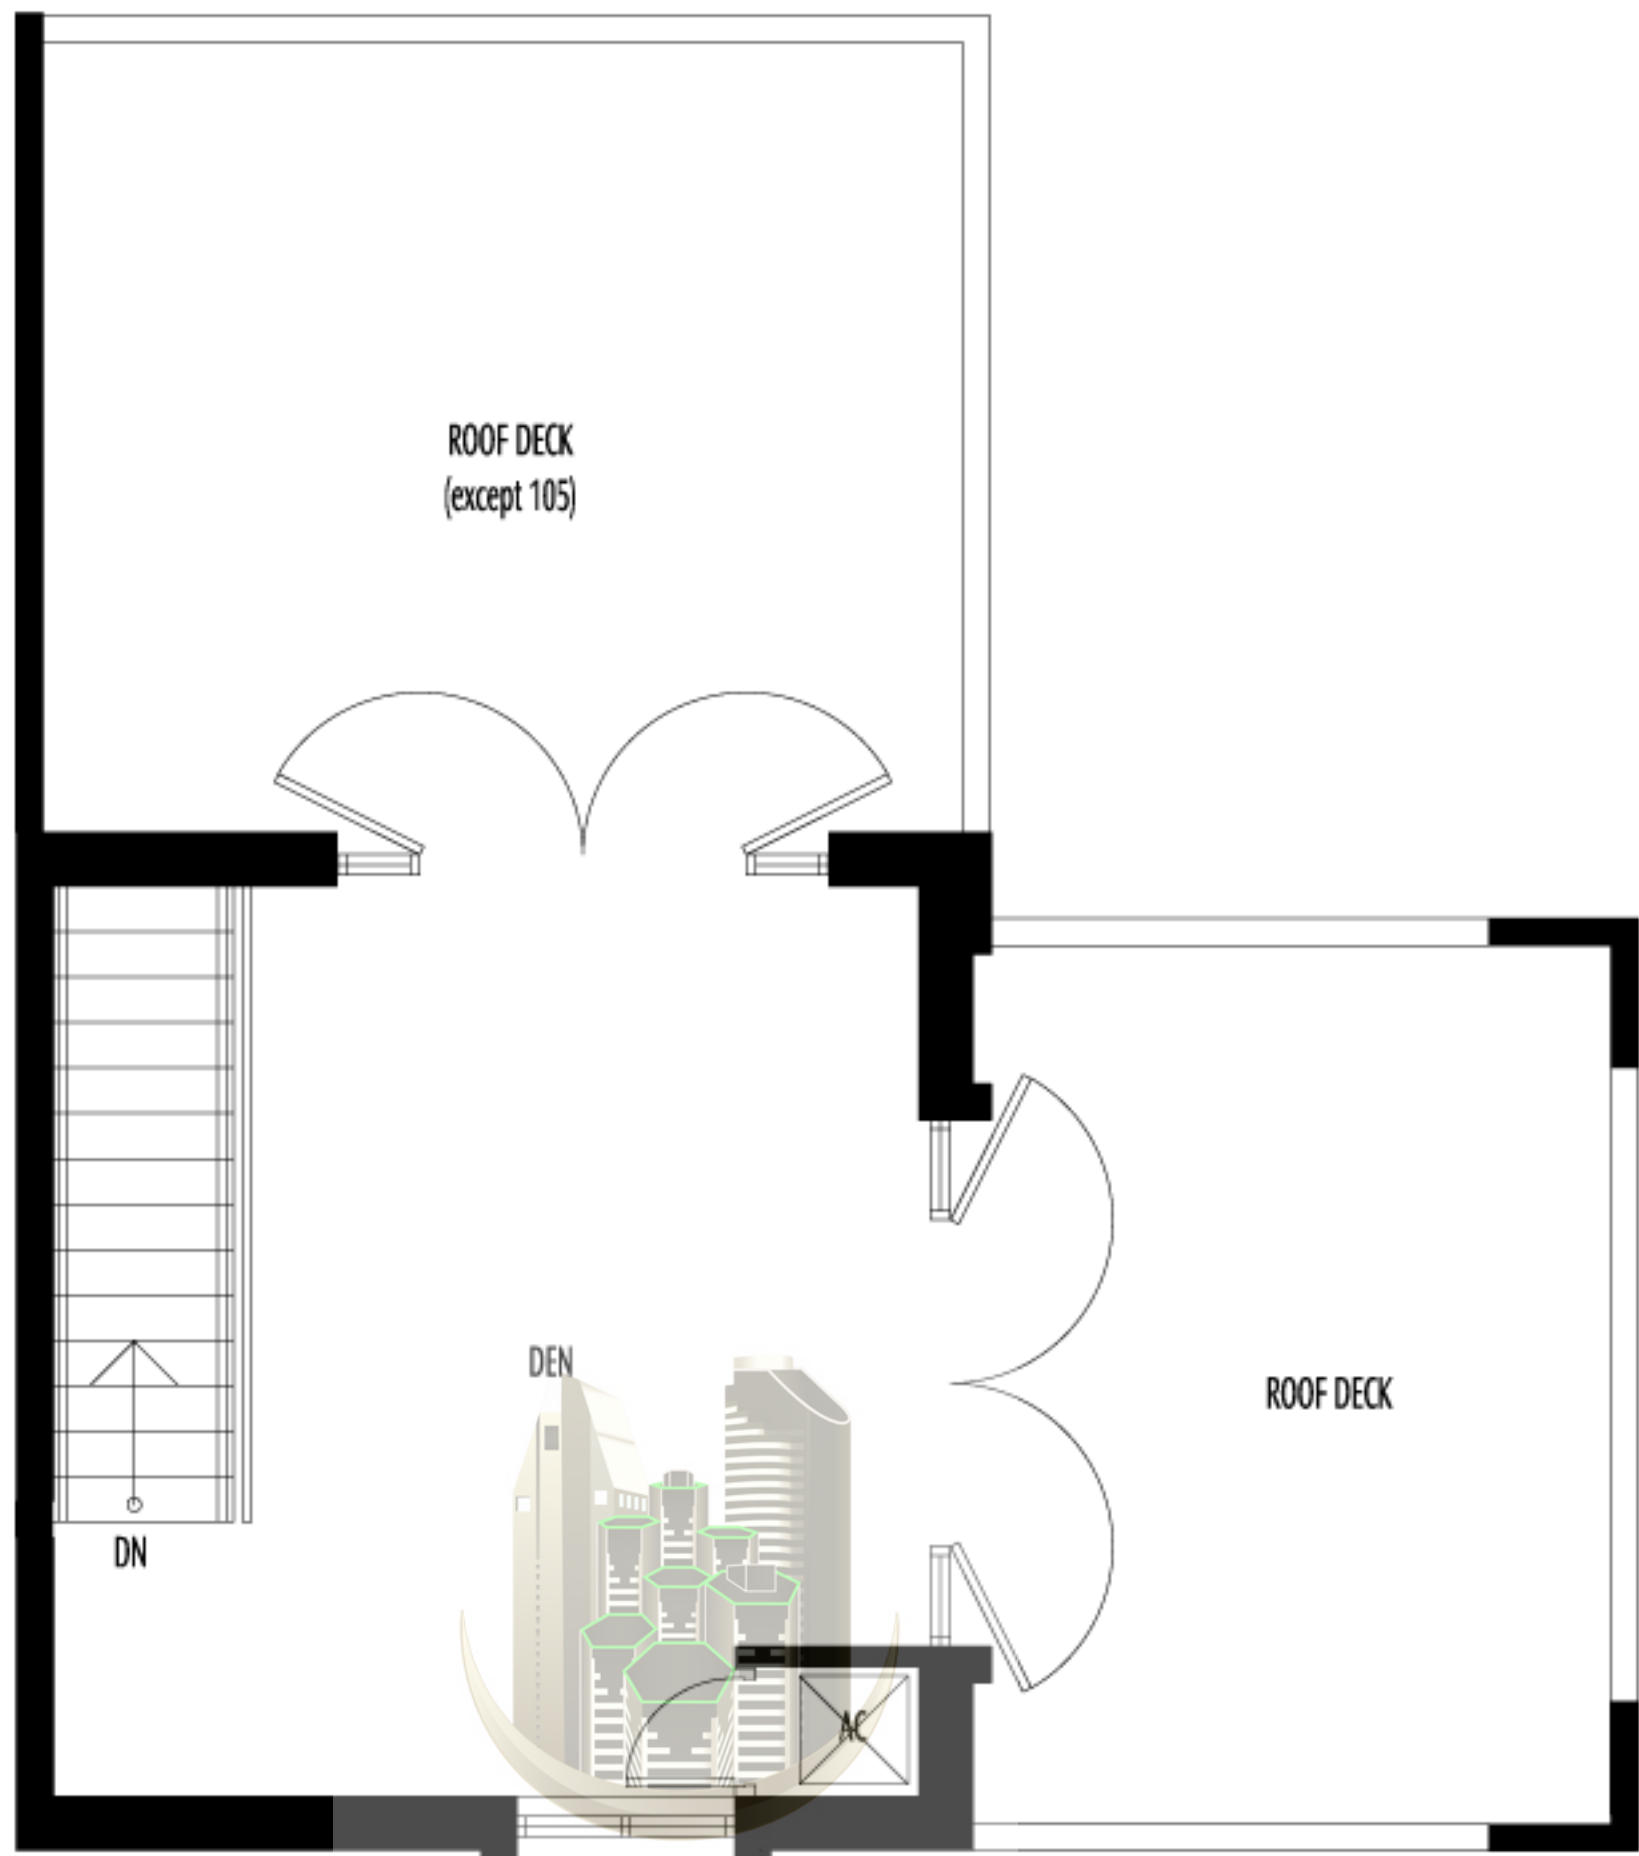

ROOF DECK FOR UNIT 3502

LIVING

BEDROOM

MASTER BATH

MASTER BEDROOM

WIC

L

AC

W/D

BATH

F

P

AC

BALCONY

DINING

KITCHEN

W/O

ENTRY

MICHAEL LONG
DOWNTOWN SAN DIEGO REAL ESTATE

BALCONY

LIVING

MASTER BEDROOM

DINING

KITCHEN

LEVEL ONE

LEVEL TWO

LEVEL THREE

LEVEL ONE

LEVEL TWO

LEVEL THREE