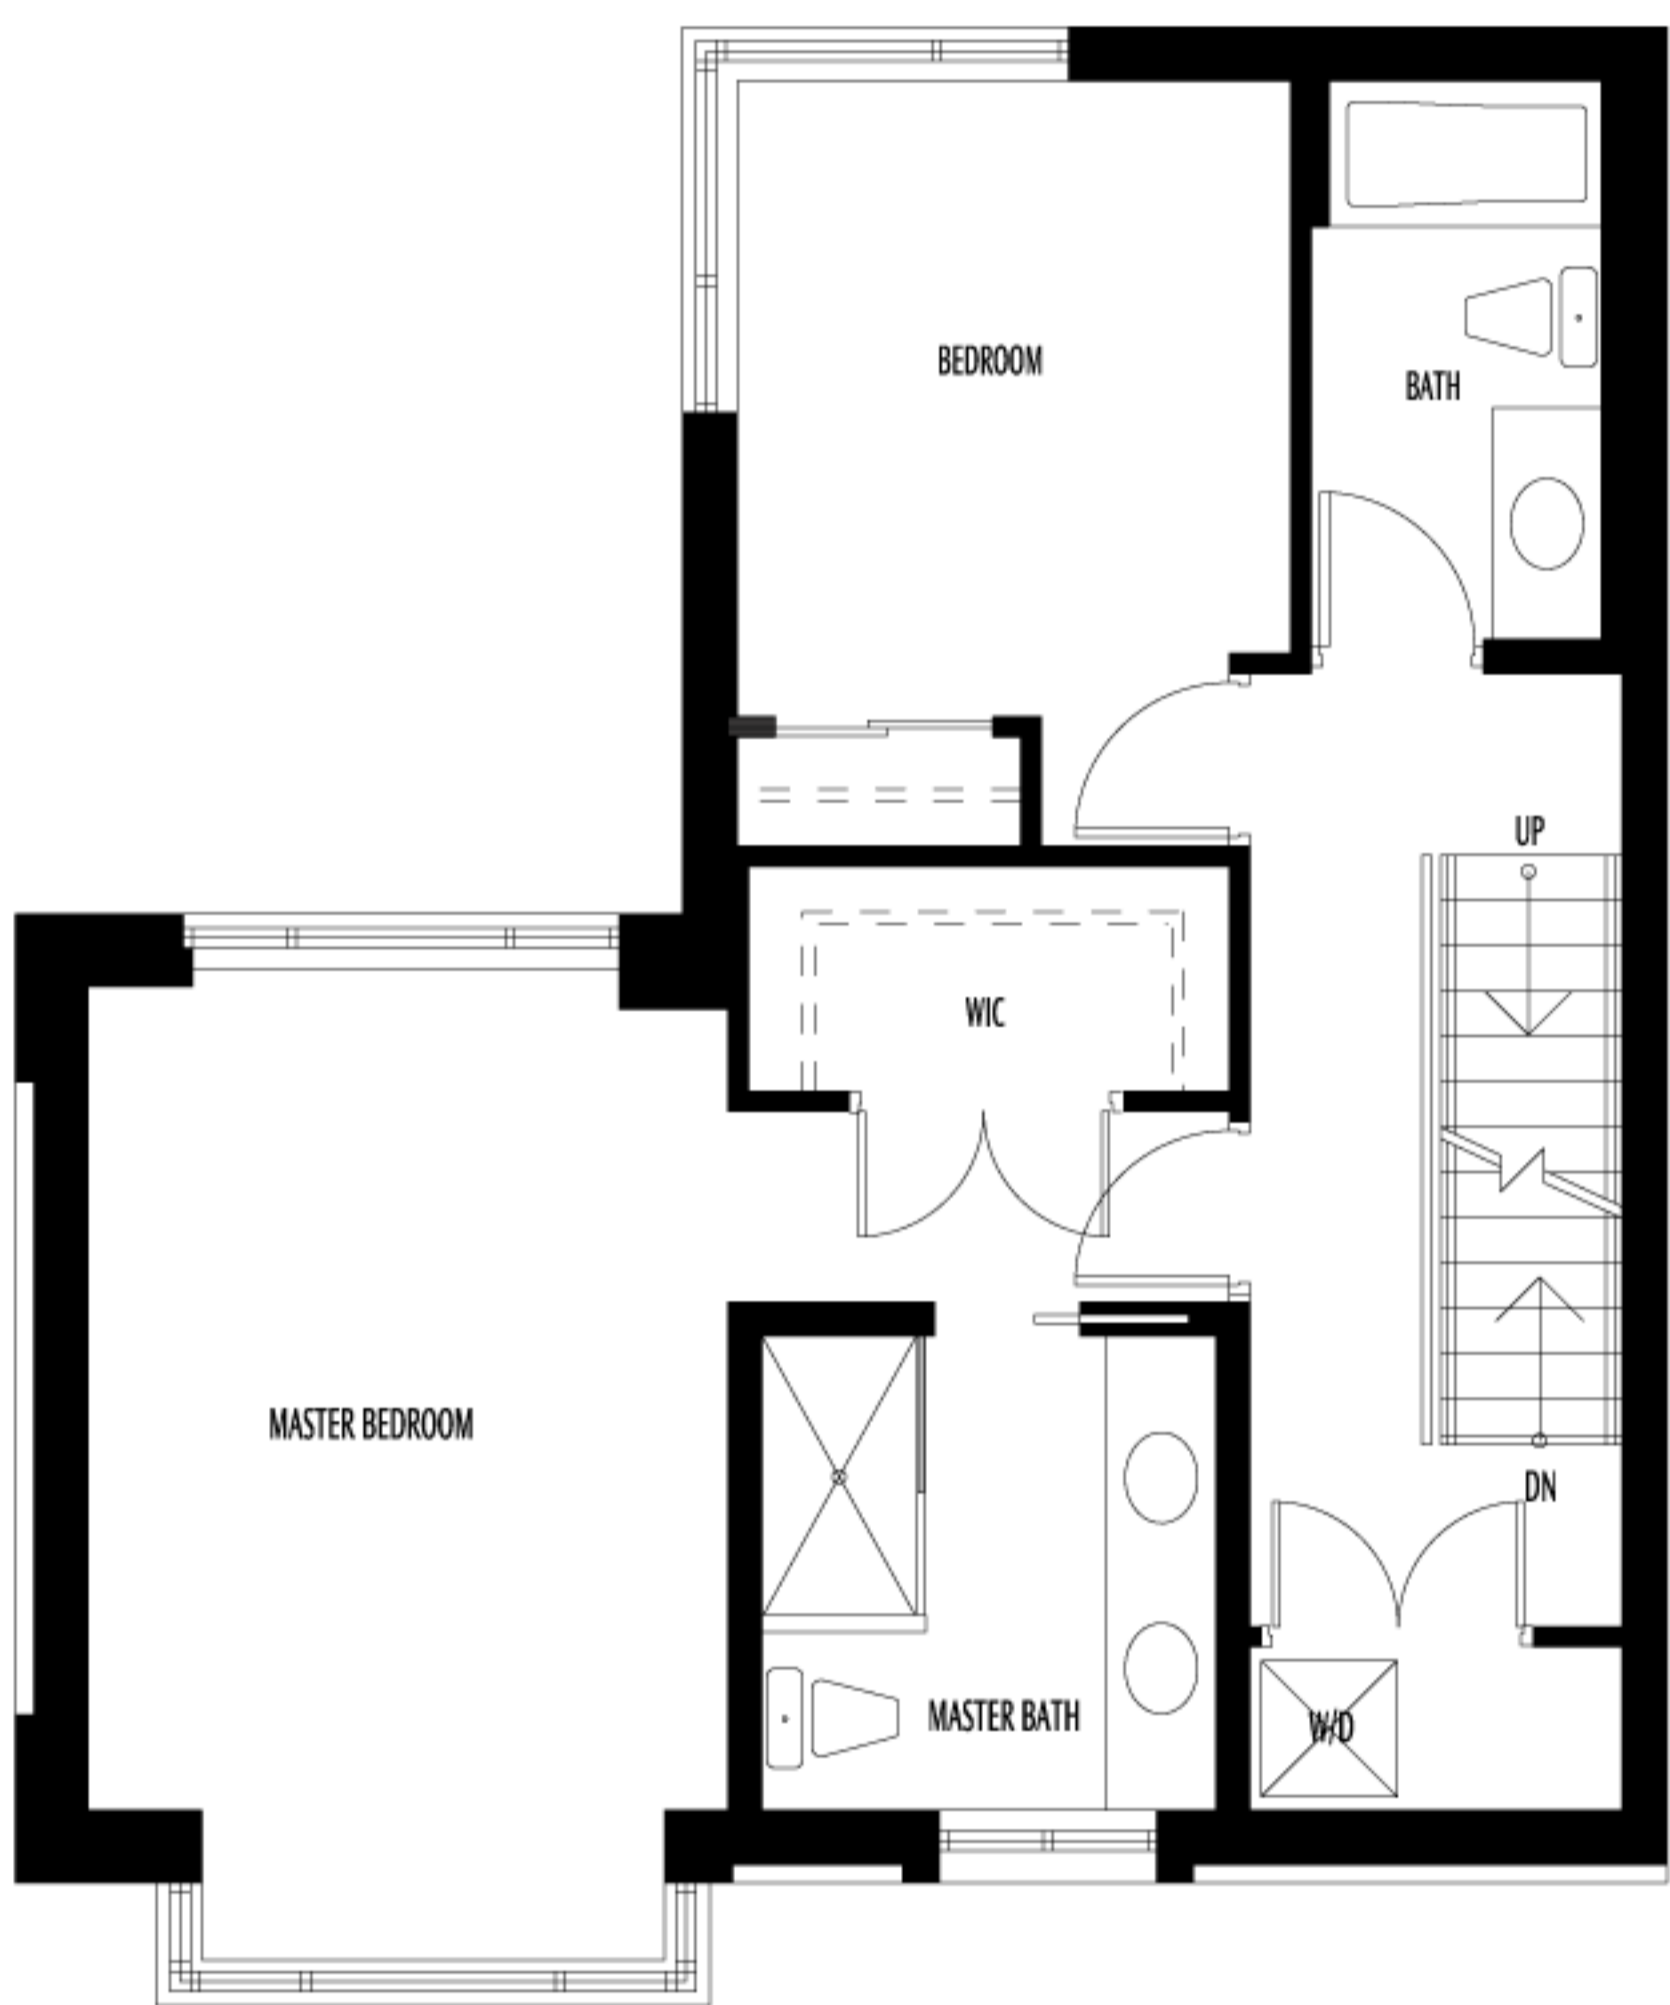

ROOF DECK FOR UNIT 3502

LIVING

BEDROOM

MASTER BATH

MASTER BEDROOM

WIC

L

AC

W/D

BATH

F

P

AC

BALCONY

DINING

KITCHEN

W/O

ENTRY

MICHAEL LONG
DOWNTOWN SAN DIEGO REAL ESTATE

BALCONY

LIVING

MASTER BEDROOM

DINING

KITCHEN

LEVEL ONE

LEVEL TWO

LEVEL THREE

LEVEL ONE

LEVEL TWO

LEVEL THREE