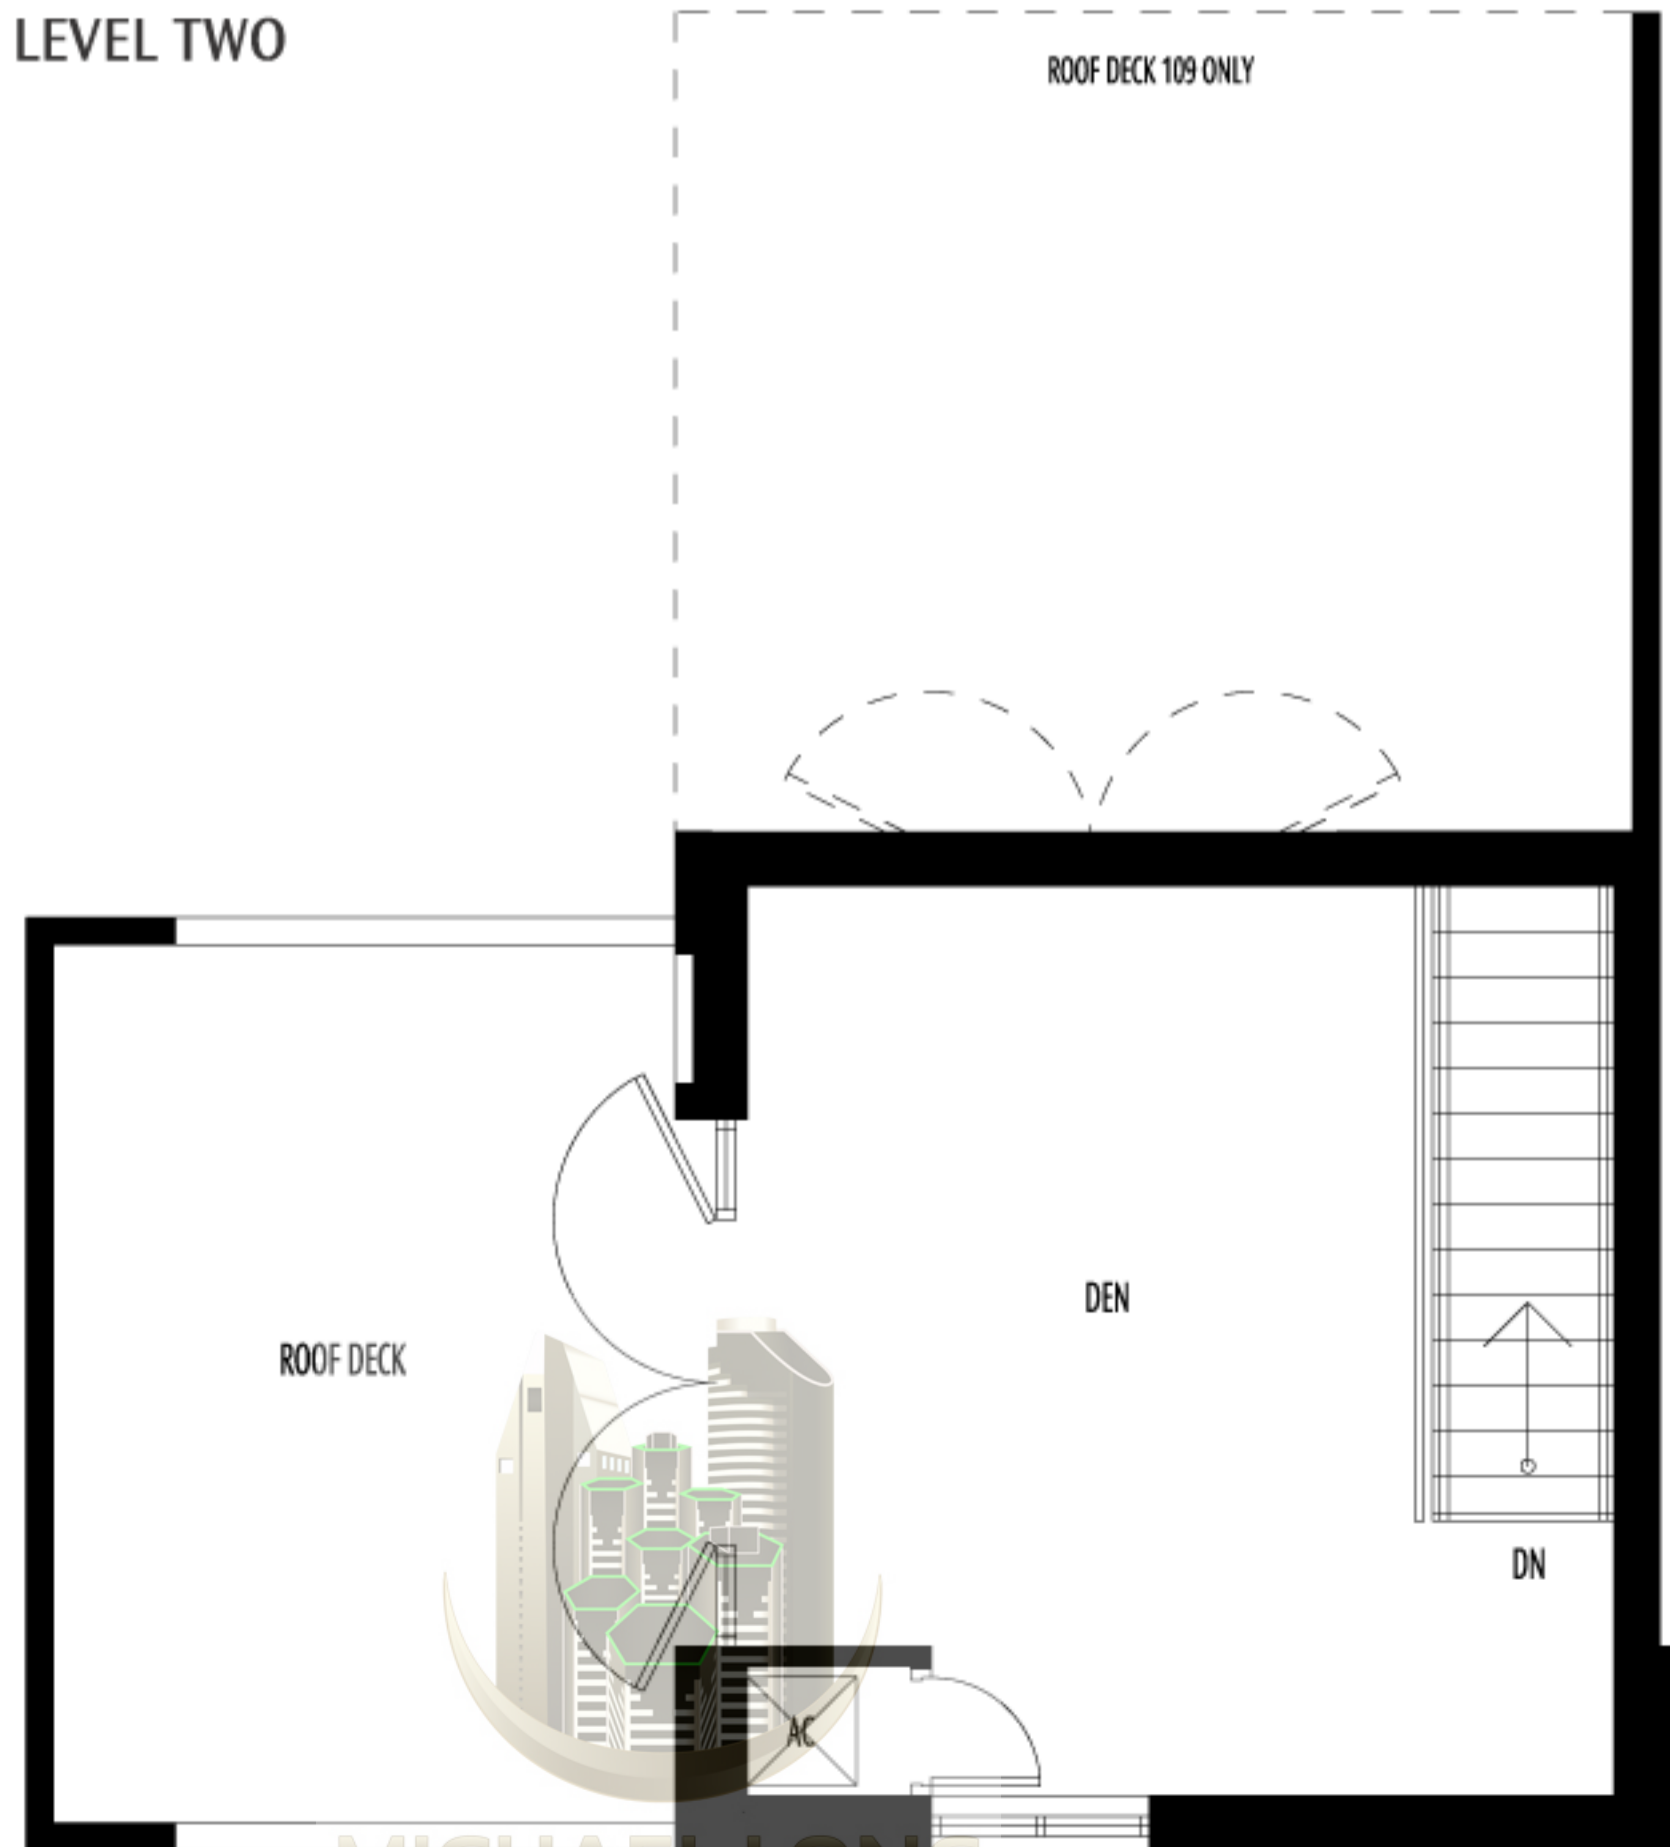

ROOF DECK FOR UNIT 3502

LIVING

BEDROOM

MASTER BATH

MASTER BEDROOM

WIC

L

AC

W/D

BATH

F

P

AC

BALCONY

DINING

KITCHEN

MASTER BATH

POWDER ROOM

W/D

AC

ENTRY

MICHAEL LONG
DOWNTOWN SAN DIEGO REAL ESTATE

LEVEL ONE

LEVEL TWO

LEVEL ONE

LEVEL TWO

LEVEL THREE

LEVEL ONE

LEVEL TWO

LEVEL THREE