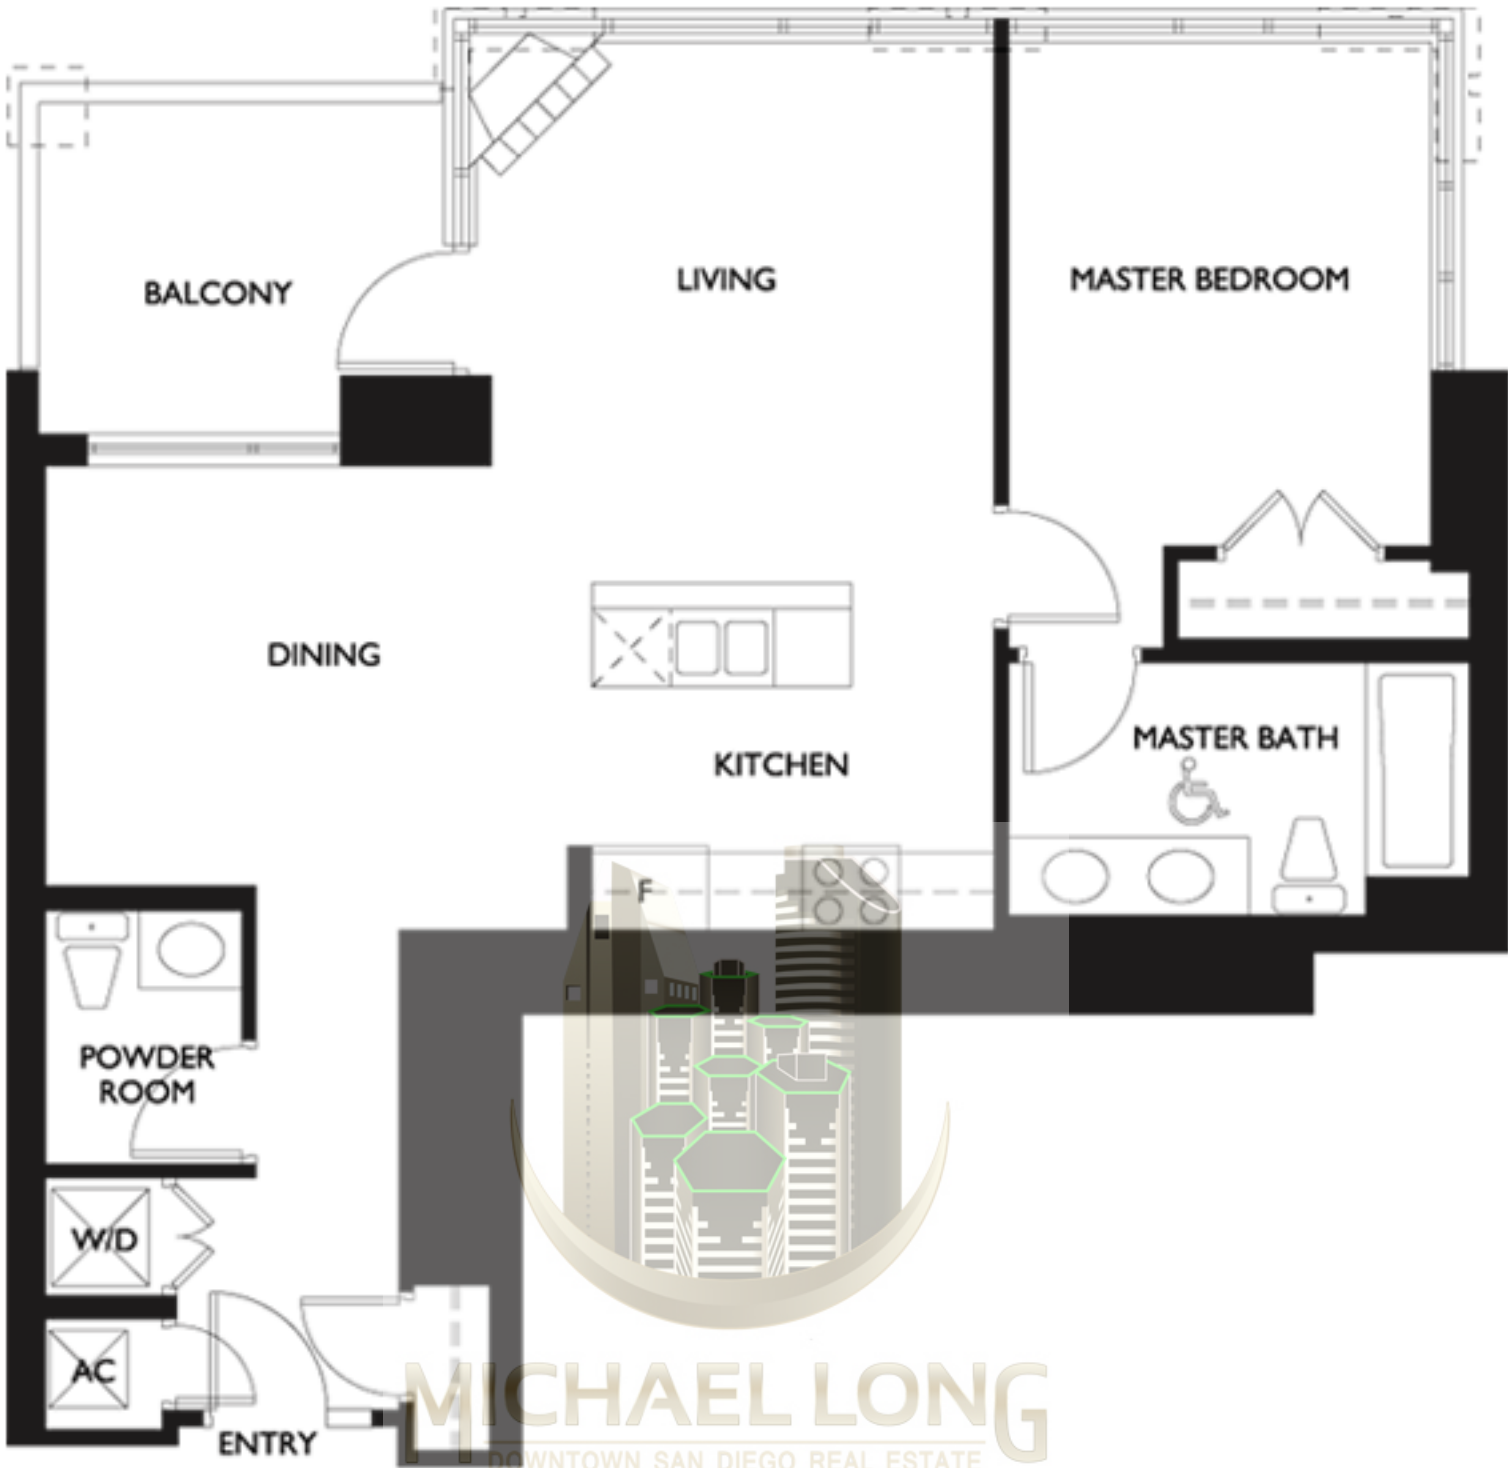

ROOF DECK FOR UNIT 3502

LIVING

BEDROOM

MASTER BATH

MASTER BEDROOM

WIC

L

AC

W/D

BATH

F

P

AC

BALCONY

DINING

KITCHEN

W/O

ENTRY

MICHAEL LONG
DOWNTOWN SAN DIEGO REAL ESTATE

BALCONY

LIVING

MASTER BEDROOM

DINING

KITCHEN

LEVEL ONE

LEVEL TWO

LEVEL THREE

LEVEL ONE

LEVEL TWO

LEVEL THREE