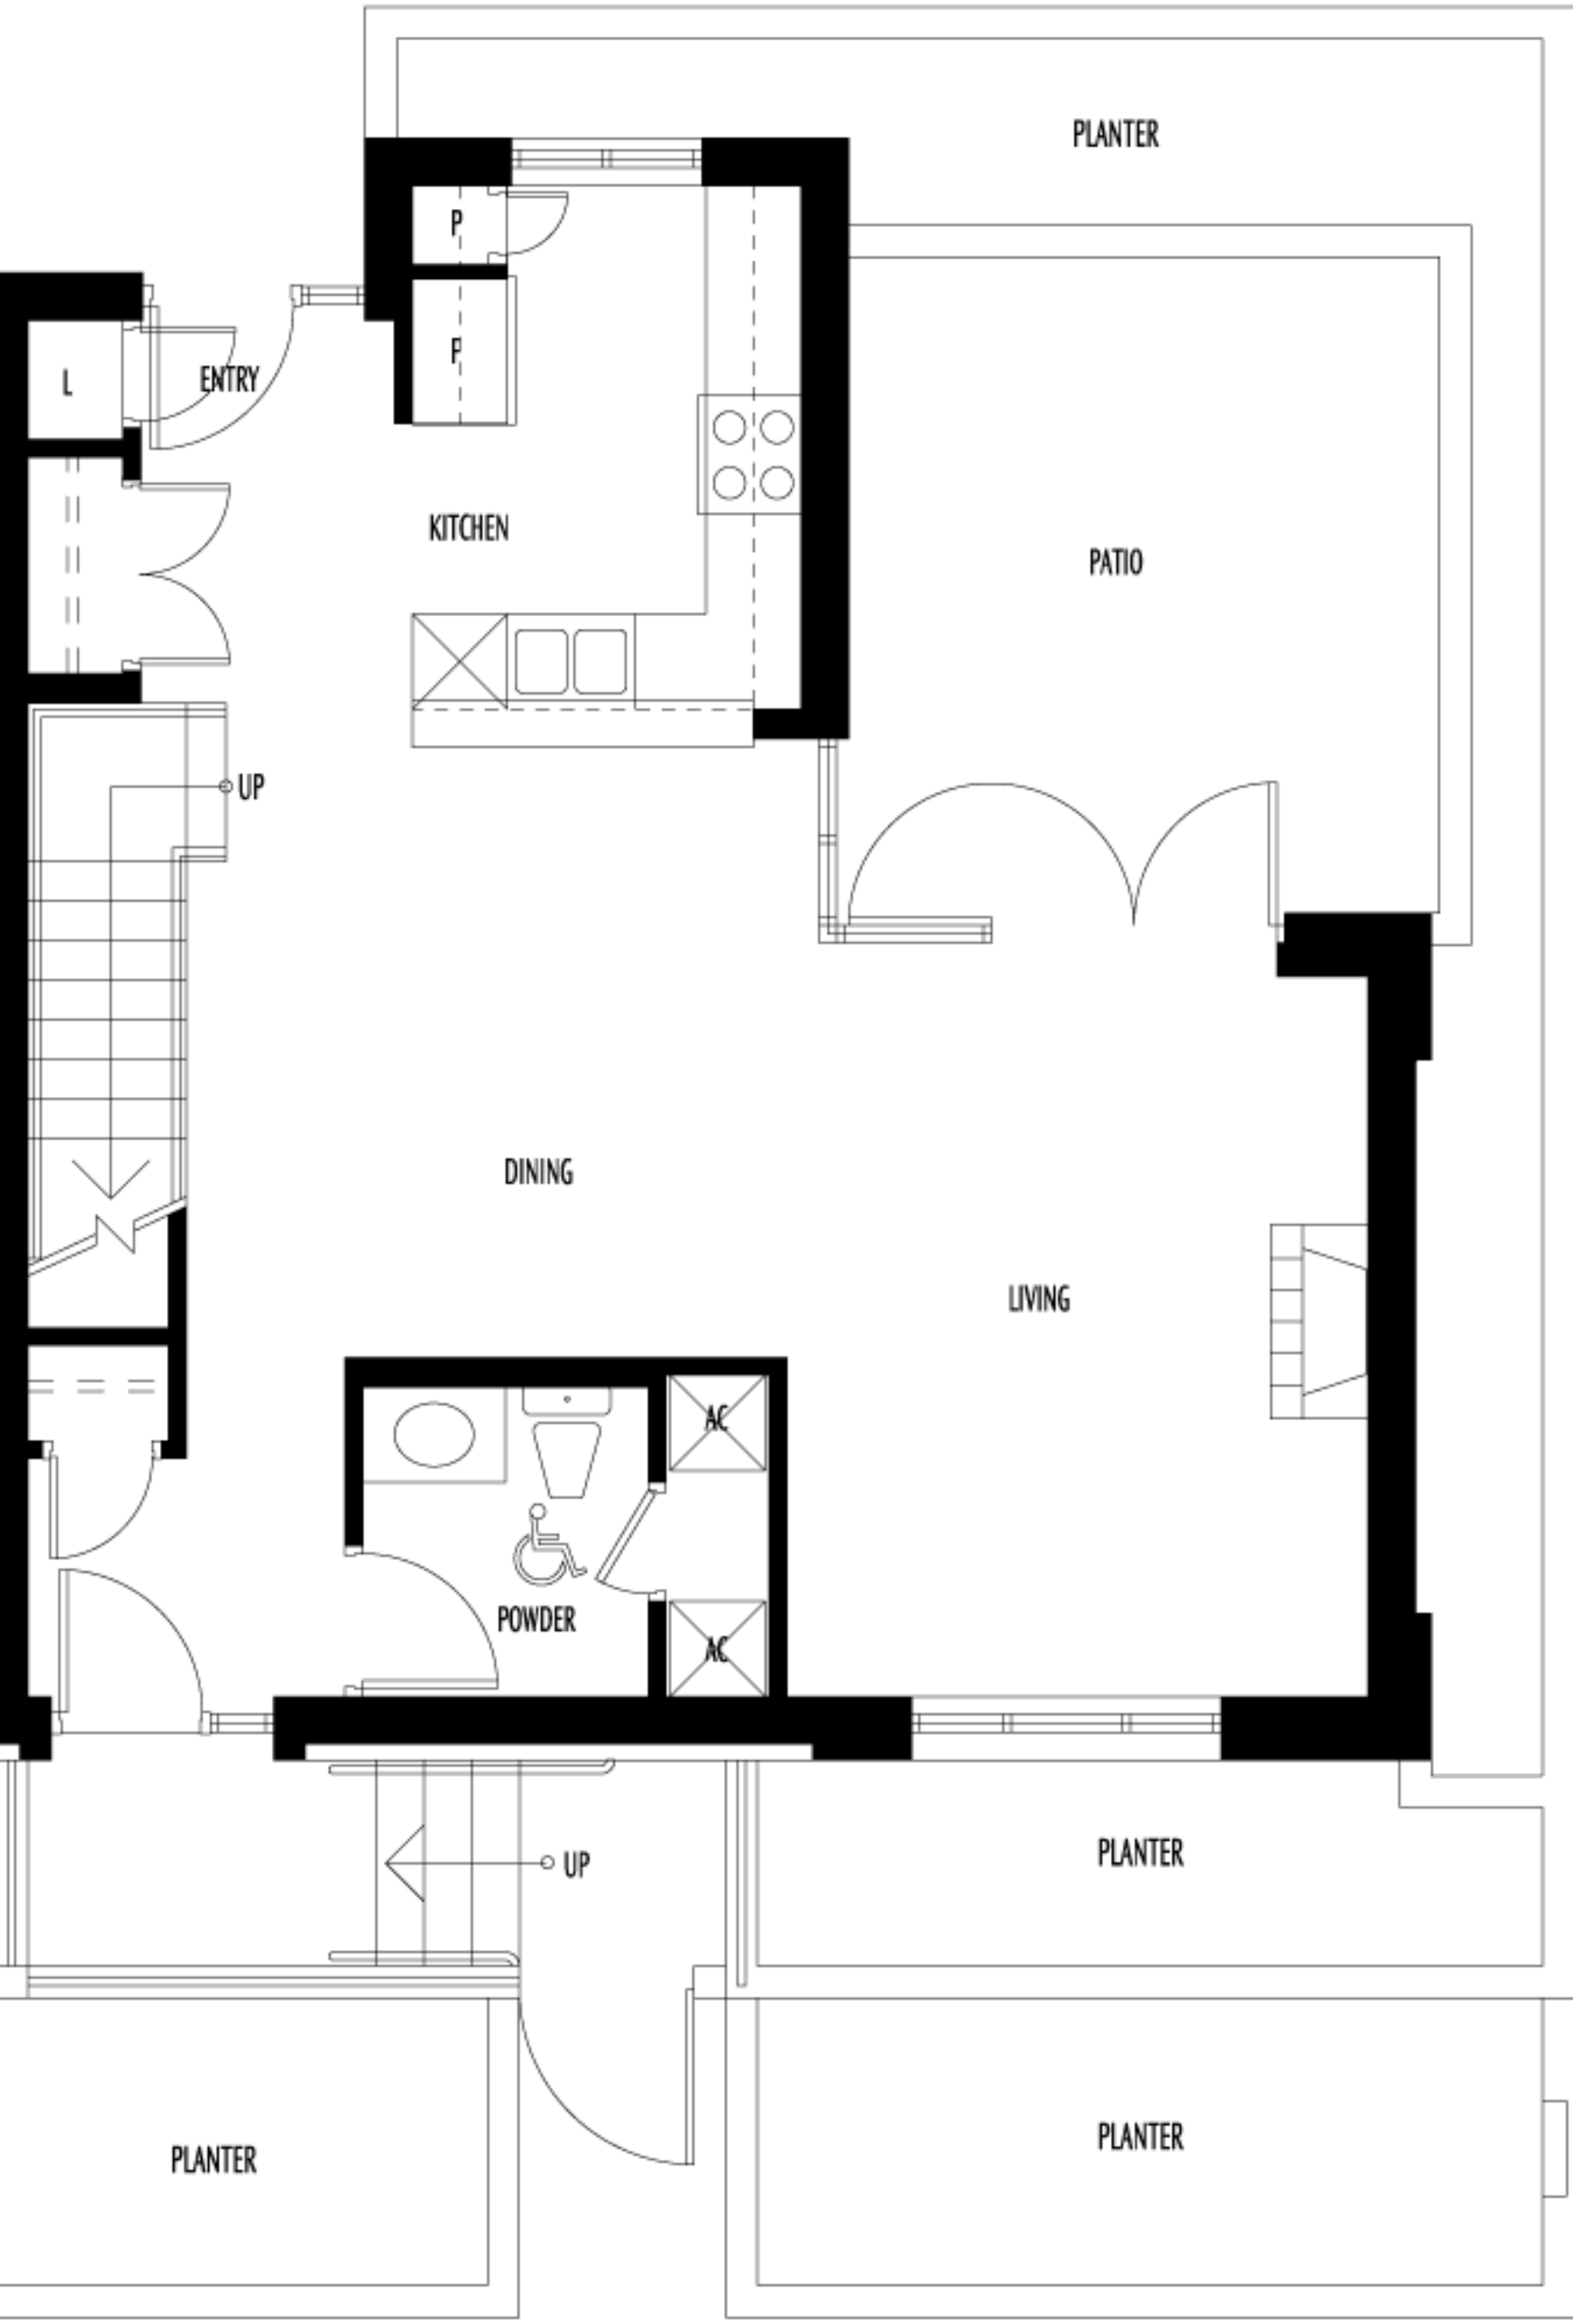

ROOF DECK FOR UNIT 3502

LIVING

BEDROOM

MASTER BATH

MASTER BEDROOM

WIC

L

AC

W/D

BATH

F

P

AC

BALCONY

DINING

KITCHEN

W/O

ENTRY

MICHAEL LONG
DOWNTOWN SAN DIEGO REAL ESTATE

BALCONY

LIVING

MASTER BEDROOM

DINING

KITCHEN

LEVEL ONE

LEVEL TWO

LEVEL THREE

LEVEL ONE

LEVEL TWO

LEVEL THREE